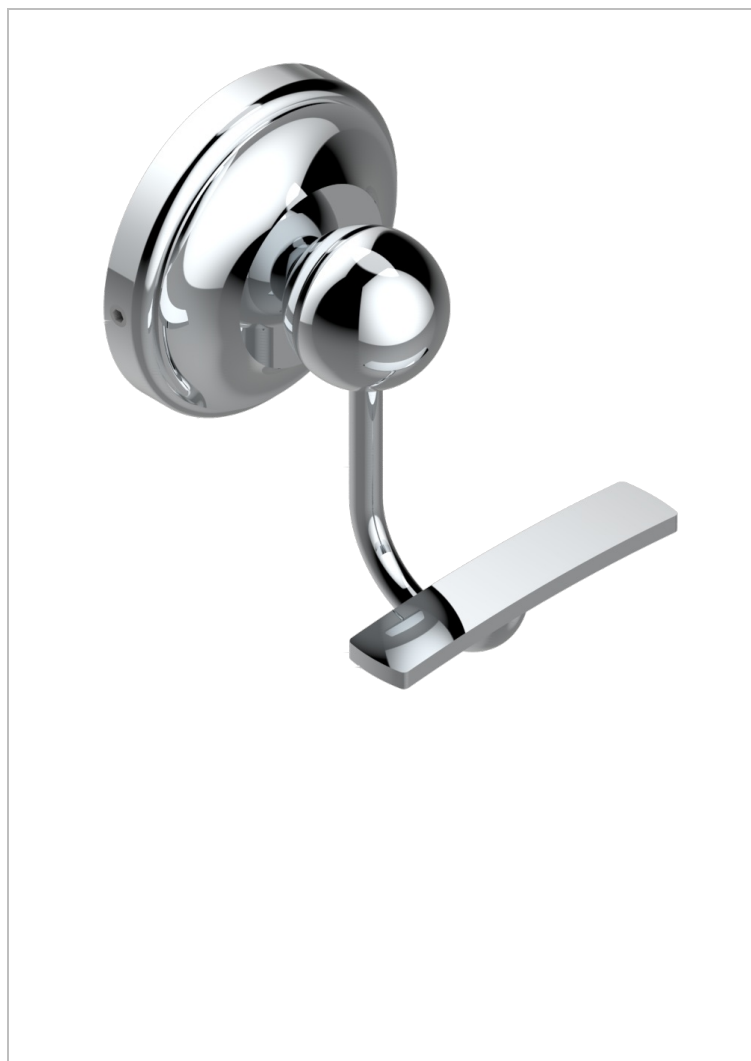

BROADWAY WITH LEVER

A04-510

Robe hook

CHARACTERISTIC

- Broadway with Lever
- Robe hook

AVAILABLE FINITIONS

Antique nickel - H28
 Black ceram - D30
 Blush PVD - H62
 Brass color PVD - H49
 Brown bronze color PVD - F33
 Gold color PVD - H52

Graphite PVD - H64
 Lacquered light bronze - D01
 Matt Umber PVD - H67
 Matt blush PVD - H60
 Matt brass color PVD - H50
 Matt brown bronze color PVD - F34

Matt chrome - C02
 Matt gold - F07
 Matt gold color PVD - H53
 Matt graphite PVD - H65
 Matt nickel (color finish) - C01
 Matt nickel color PVD - H56

Natural smoked Brass - A13
 Nickel color PVD - H55
 Polished chrome (color finish) - A02
 Polished chrome / Polished gold (color finish) - G02
 Polished gold (color finish) - F01
 Polished nickel - B01

Soft gold - F30
 Soft matt gold - F31
 Umber PVD - H66
 Varnished matt antique red copper (color finish) - H07