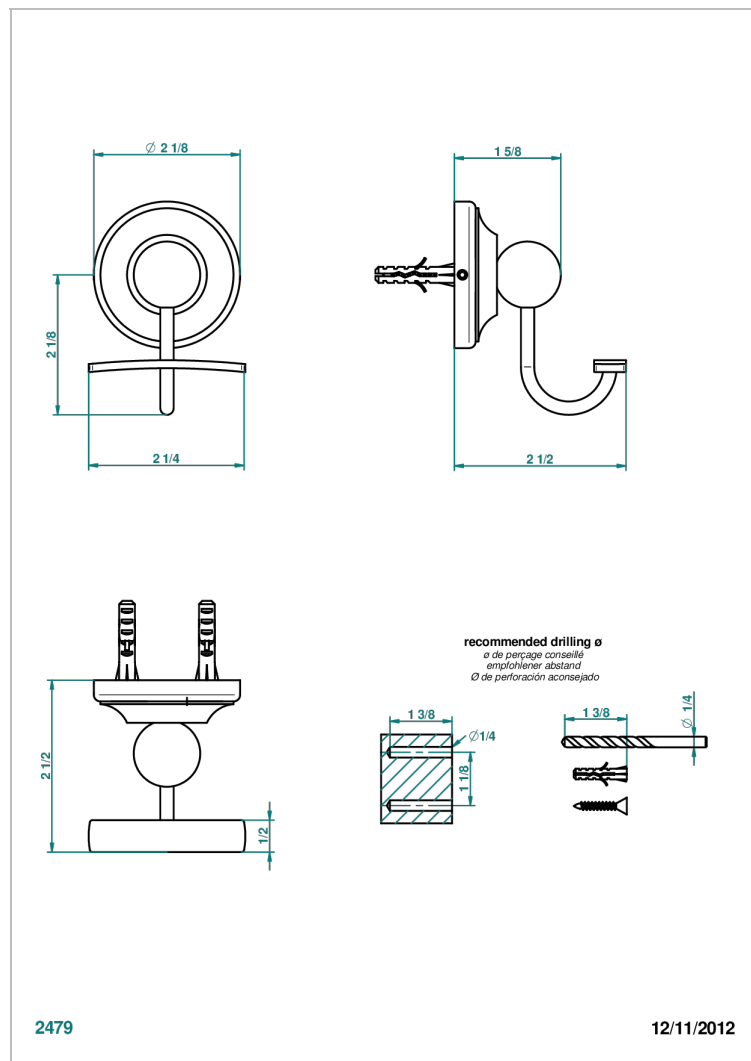

BROADWAY WITH LEVER

A04-510

Robe hook

CHARACTERISTIC

- Broadway with Lever
- Robe hook

AVAILABLE FINITIONS

Antique nickel - H28
 Black ceram - D30
 Blush PVD - H62
 Brass color PVD - H49
 Brown bronze color PVD - F33
 Gold color PVD - H52