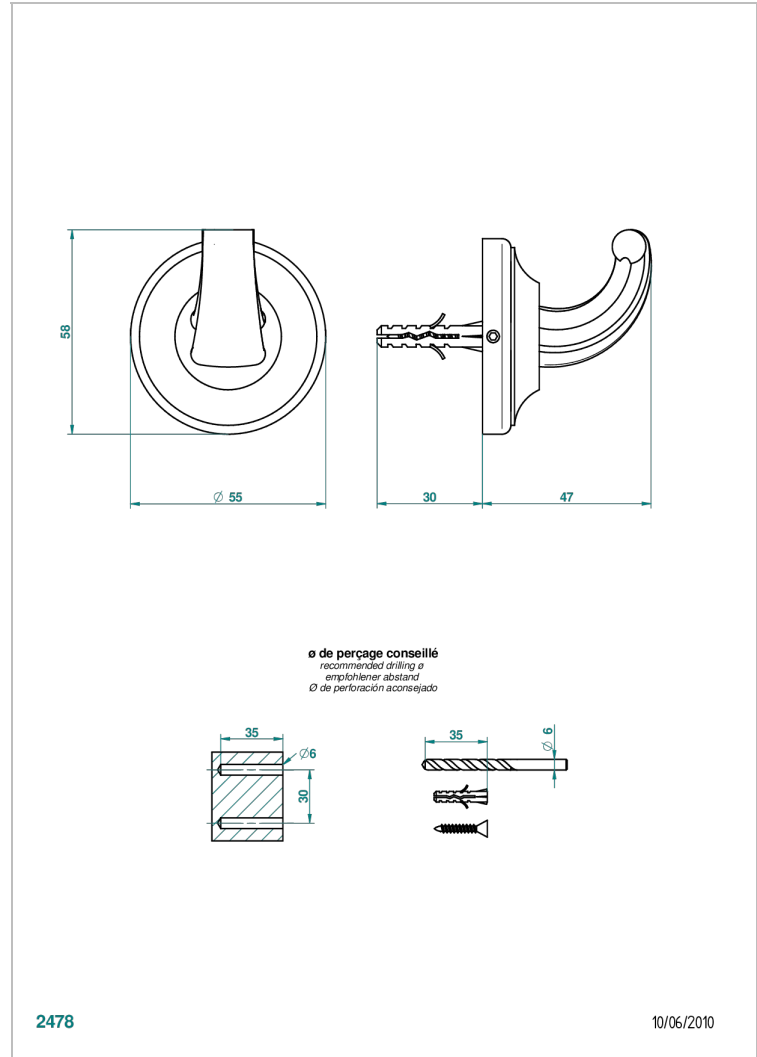

CHARLESTON WITH LEVER

G75-508

Single robe hook

THG[®]
PARIS

CHARACTERISTIC

- Charleston with lever
- Single robe hook

AVAILABLE FINITIONS

Antique nickel - H28
Black ceram - D30
Blush PVD - H62
Brass color PVD - H49
Brown bronze color PVD - F33
Gold color PVD - H52