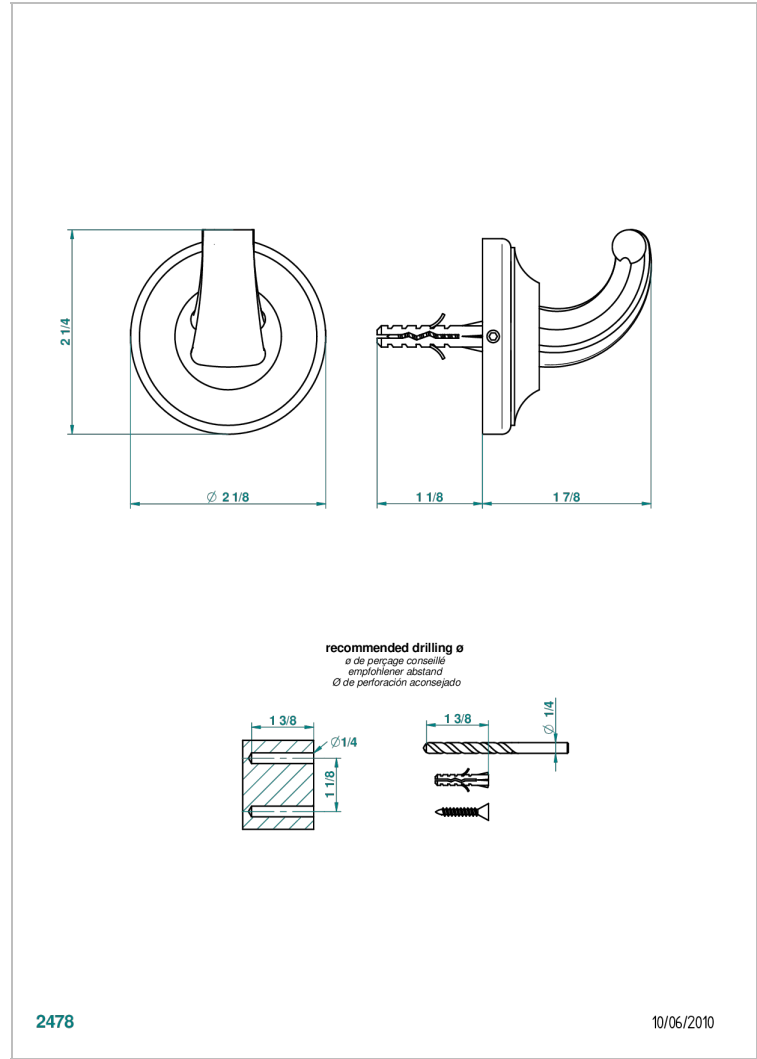

CHARLESTON WITH LEVER

G75-508

Single robe hook

THG[®]
PARIS

CHARACTERISTIC

- Charleston with lever
- Single robe hook

AVAILABLE FINITIONS

Antique nickel - H28
Black ceram - D30
Blush PVD - H62
Brass color PVD - H49
Brown bronze color PVD - F33
Gold color PVD - H52