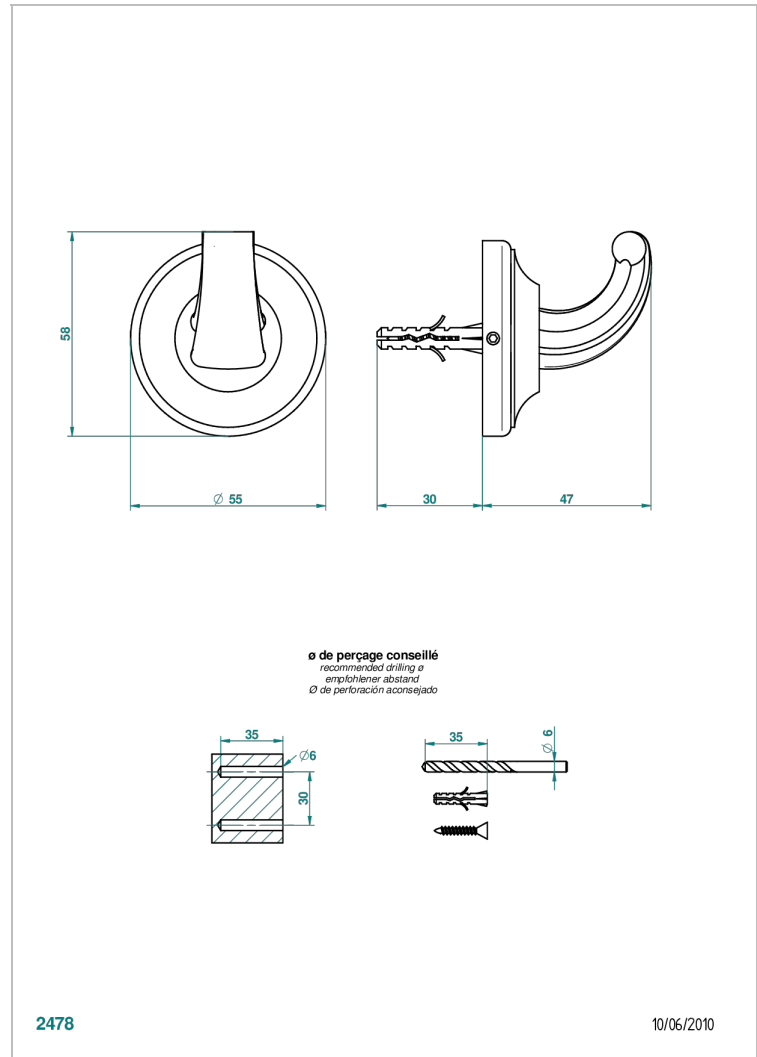

CHARLESTON WITH LEVER

G75-508

Single robe hook

THG[®]
PARIS

CHARACTERISTIC

- Charleston with lever
- Single robe hook

AVAILABLE FINITIONS

Antique nickel - H28
Black ceram - D30
Blush PVD - H62
Brass color PVD - H49
Brown bronze color PVD - F33
Gold color PVD - H52