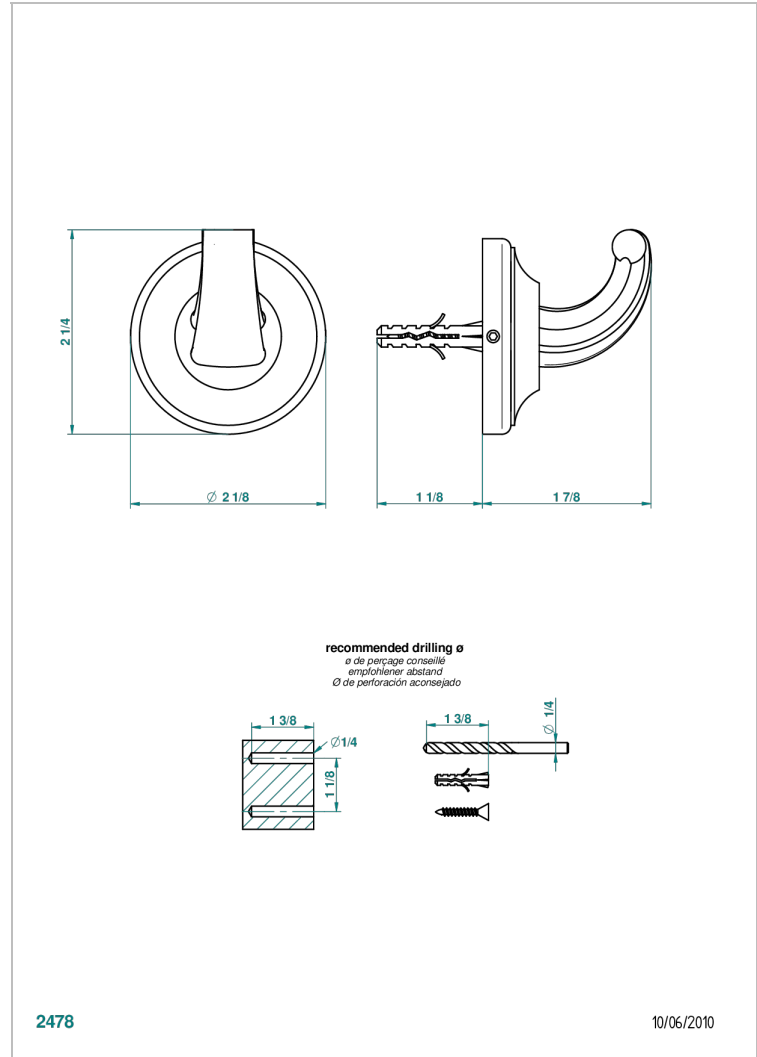

CHARLESTON WITH LEVER

G75-508

Single robe hook

THG[®]
PARIS

CHARACTERISTIC

- Charleston with lever
- Single robe hook

AVAILABLE FINITIONS

Antique nickel - H28
Black ceram - D30
Blush PVD - H62
Brass color PVD - H49
Brown bronze color PVD - F33
Gold color PVD - H52