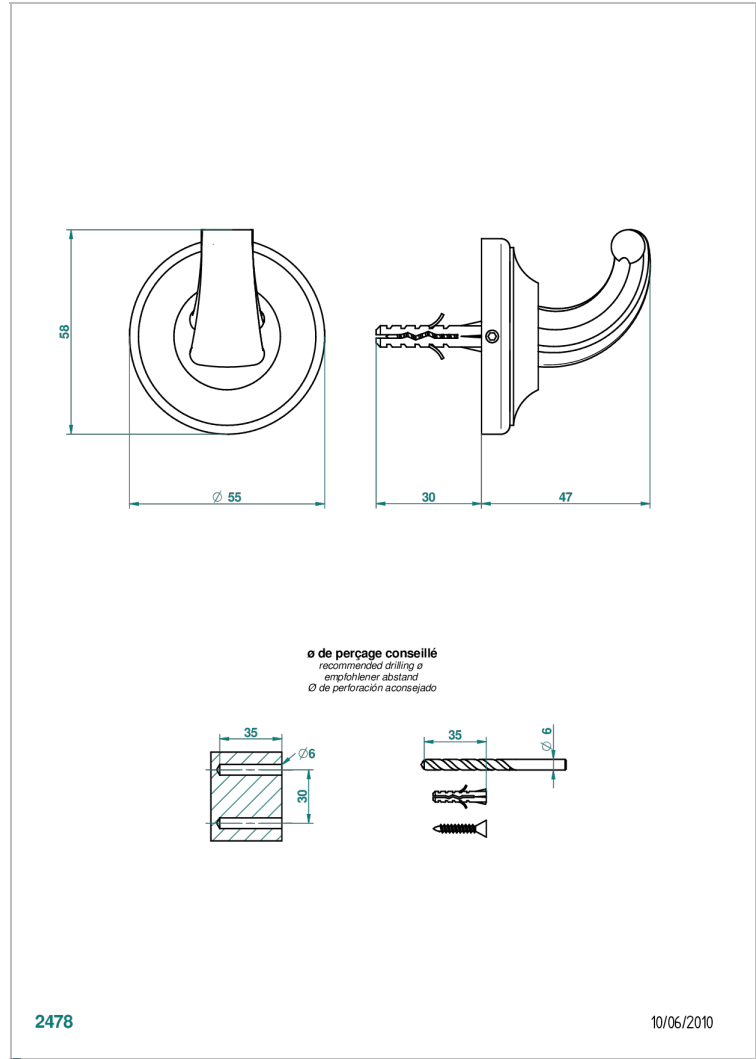

# CHARLESTON WITH LEVER

G75-508

Single robe hook

THG<sup>®</sup>  
PARIS

## CHARACTERISTIC

- Charleston with lever
- Single robe hook