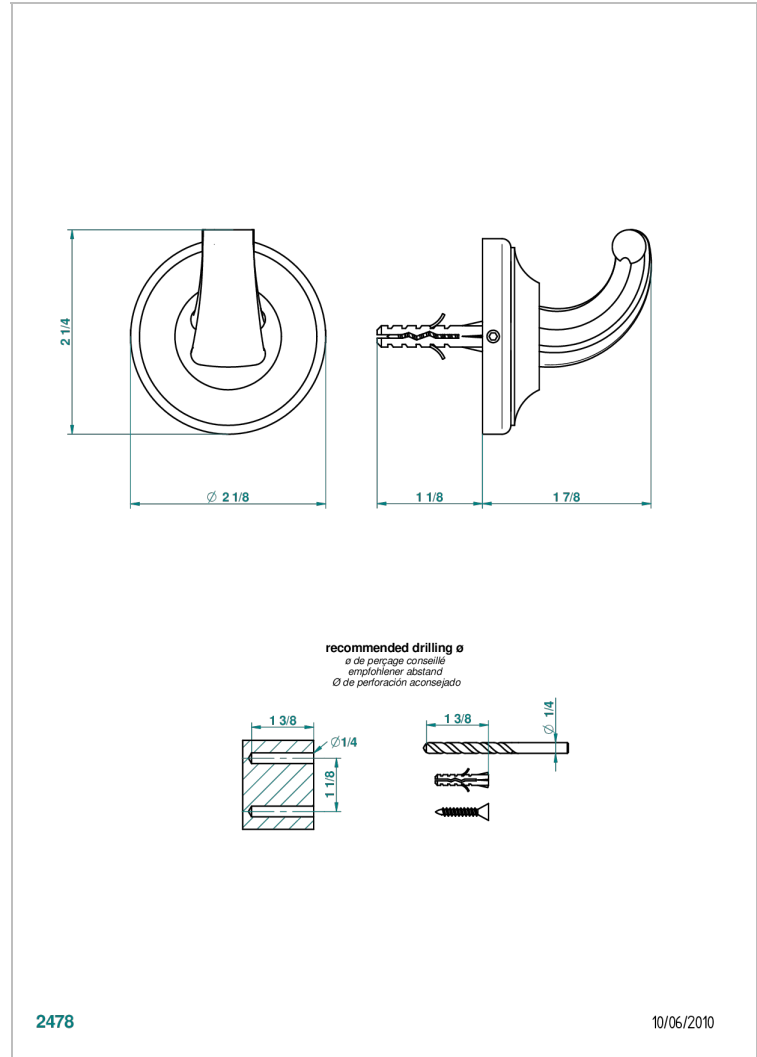

CHARLESTON WITH LEVER

G75-508

Single robe hook

CHARACTERISTIC

- Charleston with lever
- Single robe hook

AVAILABLE FINITIONS

Antique nickel - H28
Black ceram - D30
Blush PVD - H62
Brass color PVD - H49
Brown bronze color PVD - F33
Gold color PVD - H52