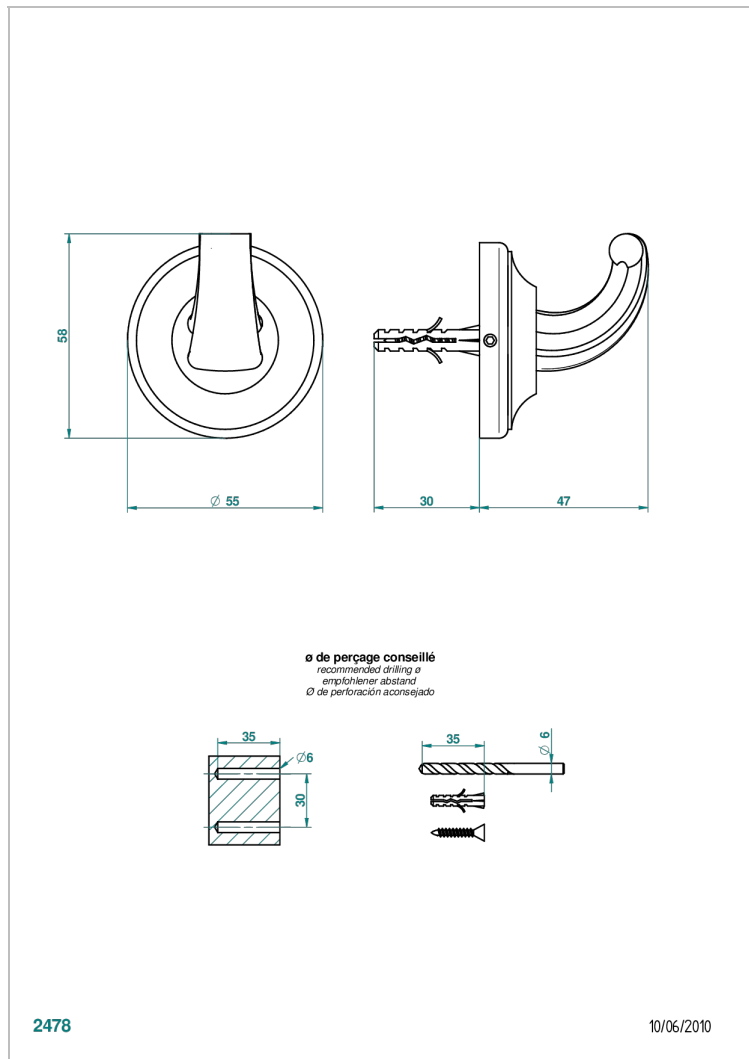

CHARLESTON WITH SMOOTH METAL LEVER HANDLES

G3N-508

Robe hook single small

CHARACTERISTIC

- Charleston with smooth metal lever handles
- Robe hook single small

AVAILABLE FINITIONS

Black ceram - D30
Blush PVD - H62
Brass color PVD - H49
Brown bronze color PVD - F33
Chrome polished - A02
Chrome polished / gold polished - G02