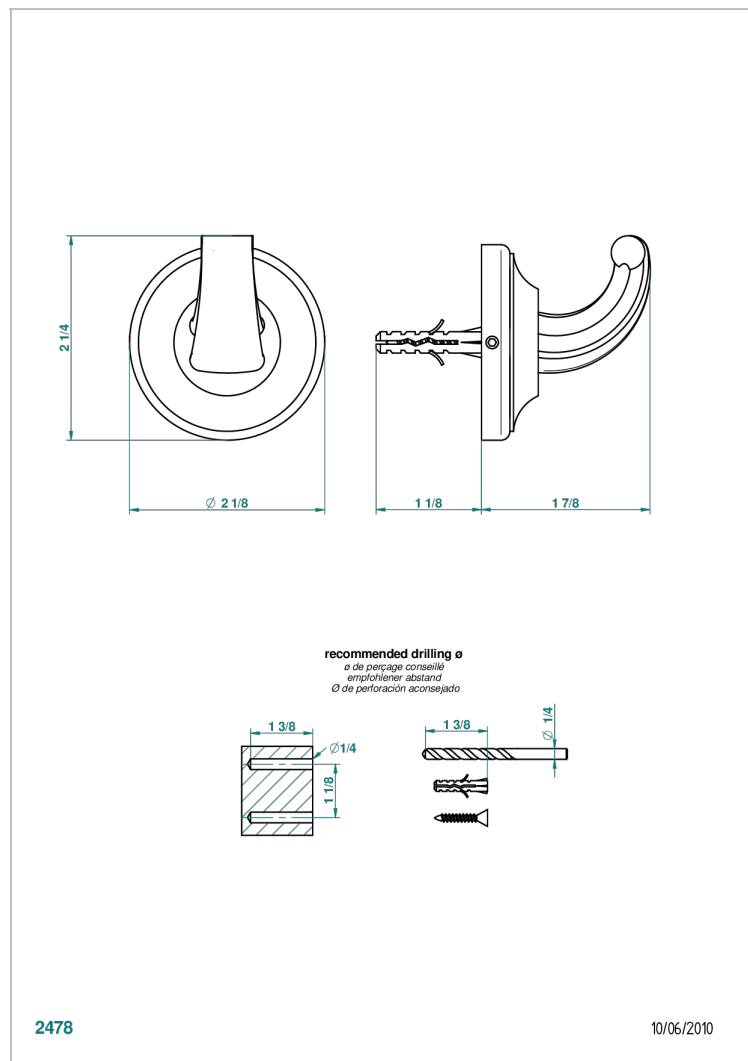

# CHARLESTON WITH SMOOTH METAL LEVER HANDLES

G3N-508

Robe hook single small

## CHARACTERISTIC

- Charleston with smooth metal lever handles
- Robe hook single small