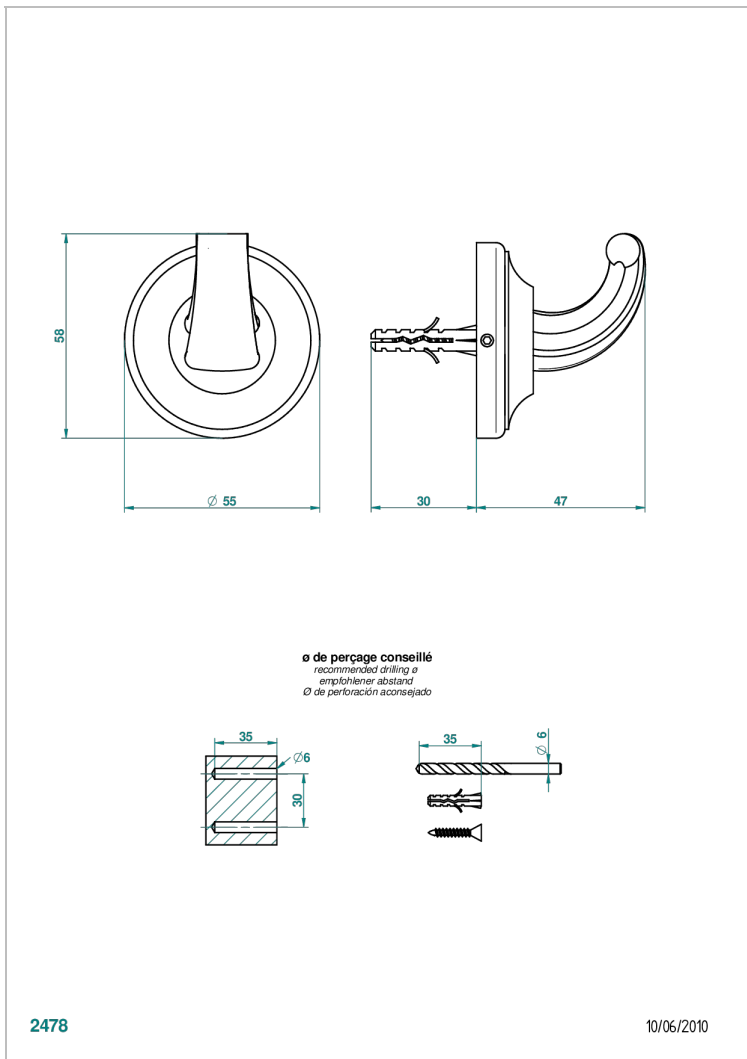

BROADWAY WITH WHITE PORCELAIN LEVER HANDLES

A04-508

Robe hook single small

CHARACTERISTIC

- Broadway with white porcelain lever handles
- Robe hook single small

AVAILABLE FINITIONS

Black ceram - D30

Blush PVD - H62