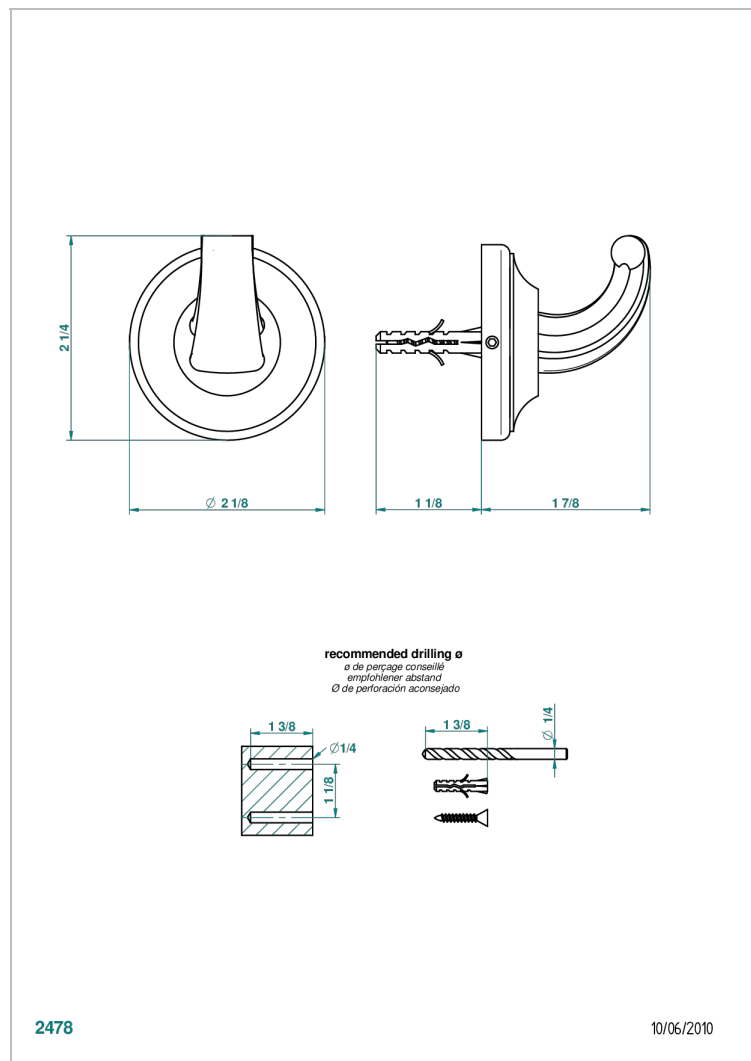

BROADWAY WITH WHITE PORCELAIN LEVER HANDLES

A04-508

Robe hook single small

2478

10/06/2010

CHARACTERISTIC

- Broadway with white porcelain lever handles
- Robe hook single small

AVAILABLE FINITIONS