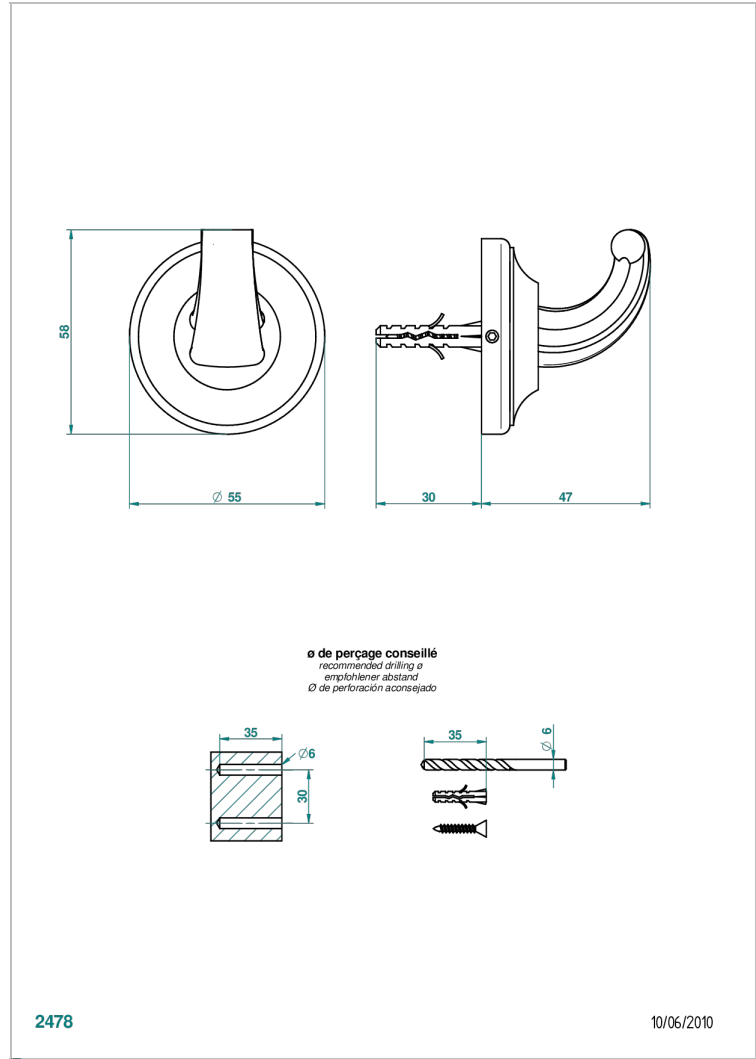

BROADWAY WITH LEVER

A04-508

Single robe hook

THG[®]
PARIS

CHARACTERISTIC

- Broadway with Lever
- Single robe hook

AVAILABLE FINITIONS

Antique nickel - H28
Black ceram - D30
Blush PVD - H62
Brass color PVD - H49
Brown bronze color PVD - F33
Gold color PVD - H52