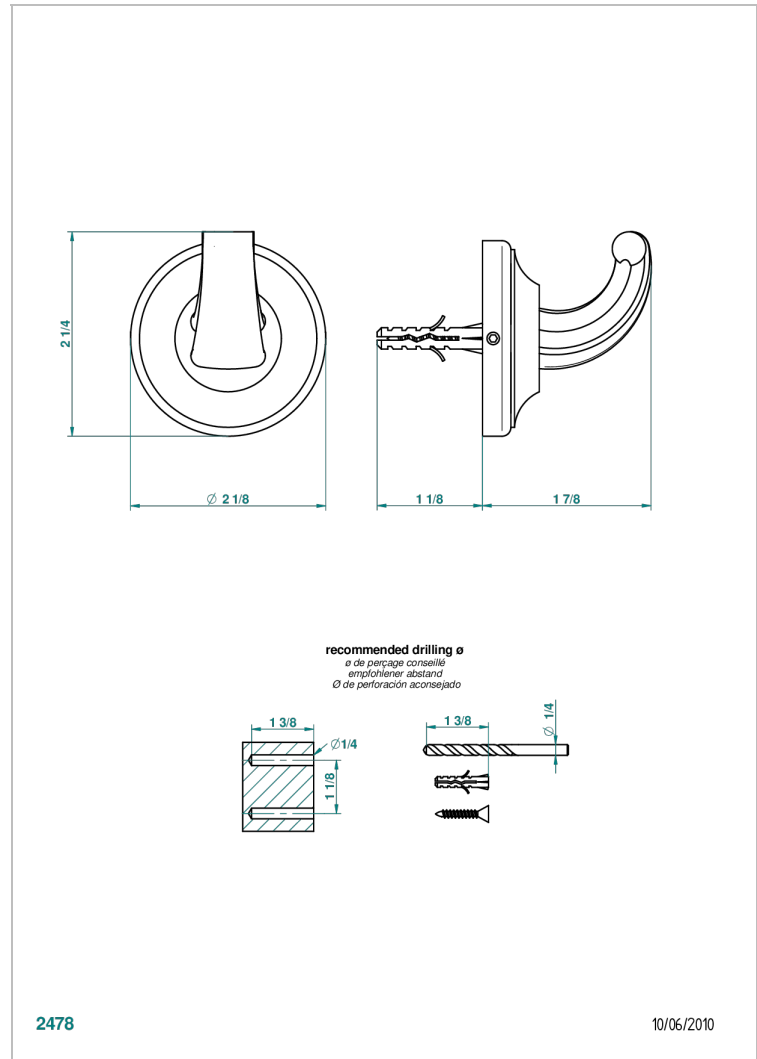

BROADWAY WITH LEVER

A04-508

Single robe hook

THG[®]
PARIS

CHARACTERISTIC

- Broadway with Lever
- Single robe hook

AVAILABLE FINITIONS

Antique nickel - H28
Black ceram - D30
Blush PVD - H62
Brass color PVD - H49
Brown bronze color PVD - F33
Gold color PVD - H52