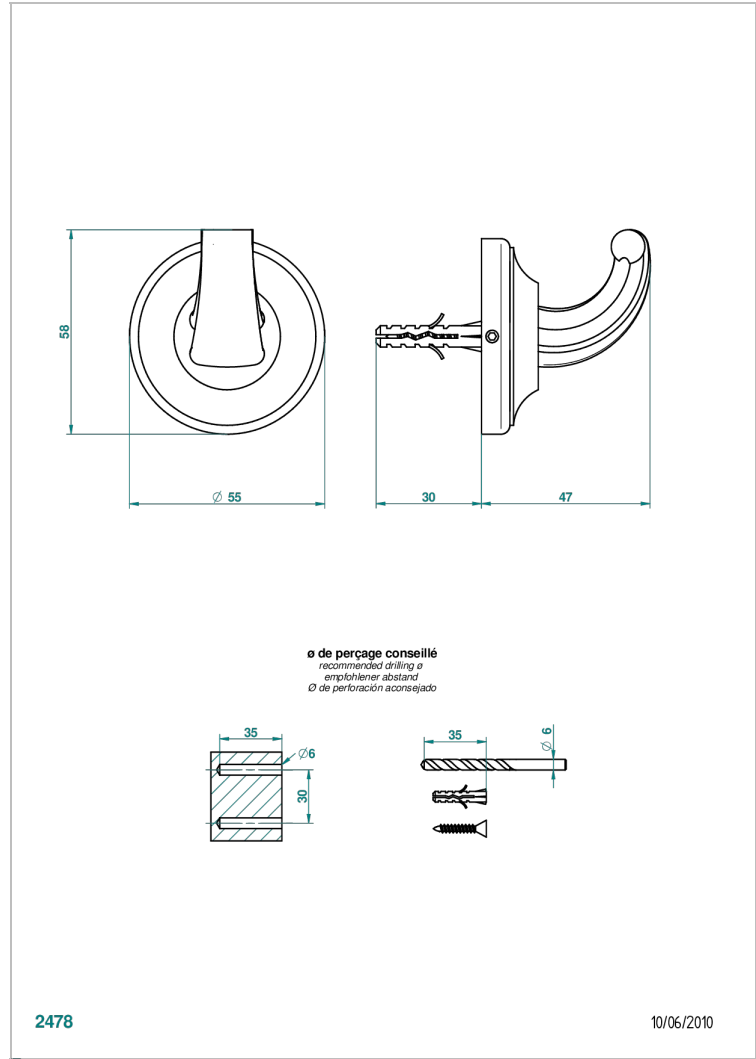

# BROADWAY WITH LEVER

A04-508

Single robe hook

THG<sup>®</sup>  
PARIS

## CHARACTERISTIC

- Broadway with Lever
- Single robe hook