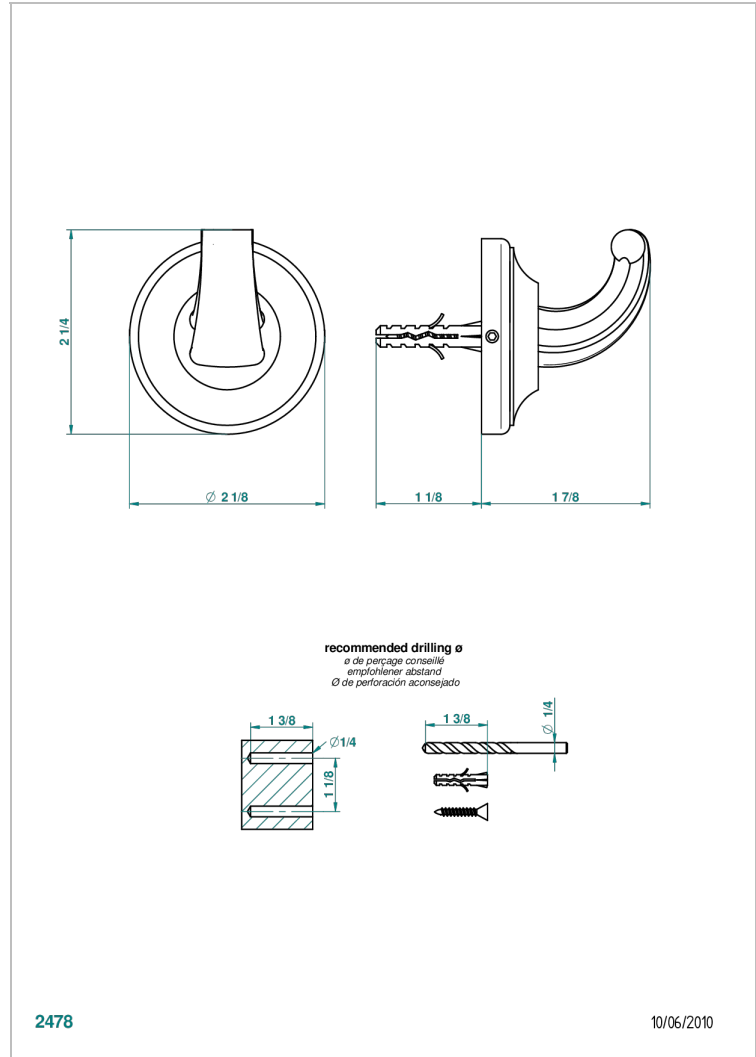

BROADWAY WITH LEVER

A04-508

Single robe hook

THG[®]
PARIS

CHARACTERISTIC

- Broadway with Lever
- Single robe hook

AVAILABLE FINITIONS

Antique nickel - H28
Black ceram - D30
Blush PVD - H62
Brass color PVD - H49
Brown bronze color PVD - F33
Gold color PVD - H52