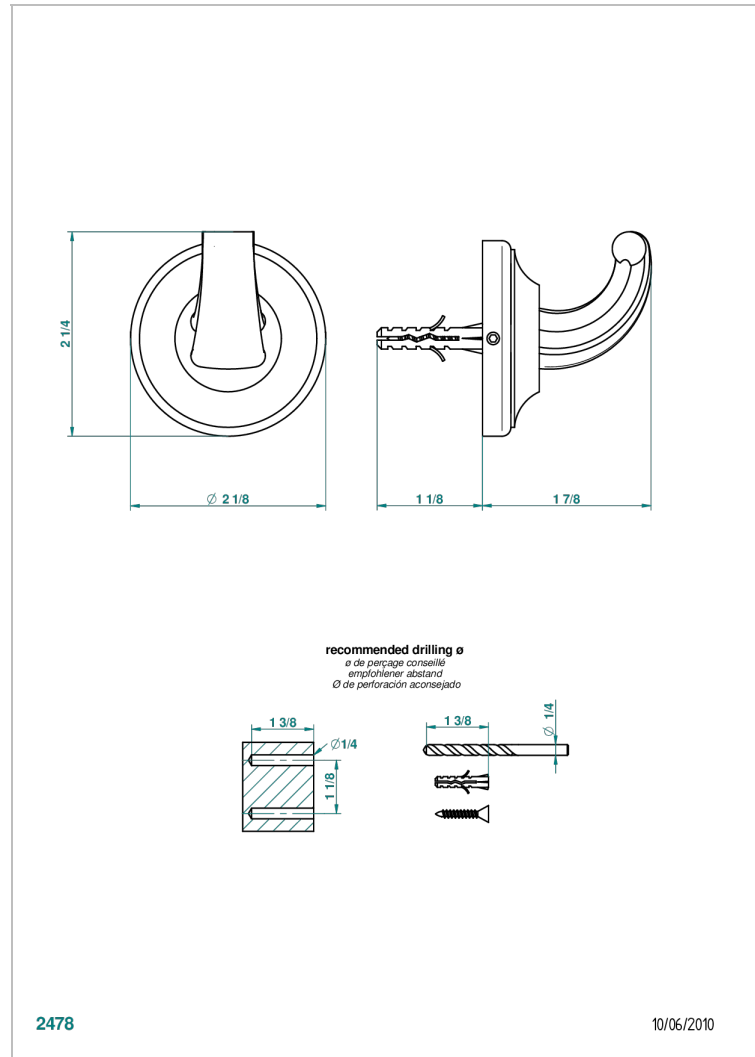

# BROADWAY WITH LEVER

A04-508

Single robe hook

THG<sup>®</sup>  
PARIS

## CHARACTERISTIC

- Broadway with Lever
- Single robe hook