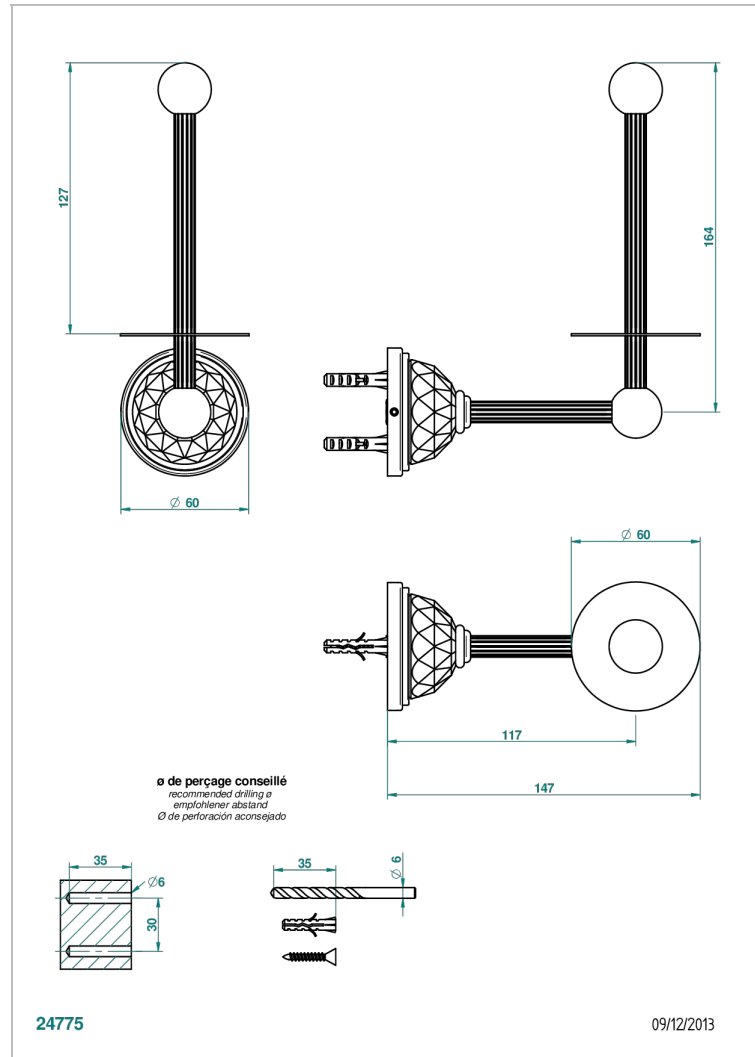

MANDARINE CRISTALLIA DIAMANT

U1K-542

Reserve toilet paper holder

THG[®]
PARIS

CHARACTERISTIC

- Mandarine Cristallia Diamant
- Reserve toilet paper holder

AVAILABLE FINITIONS

Black ceram - D30
Blush PVD - H62
Brass color PVD - H49
Brown bronze color PVD - F33
Chrome polished - A02
Chrome polished / gold polished - G02