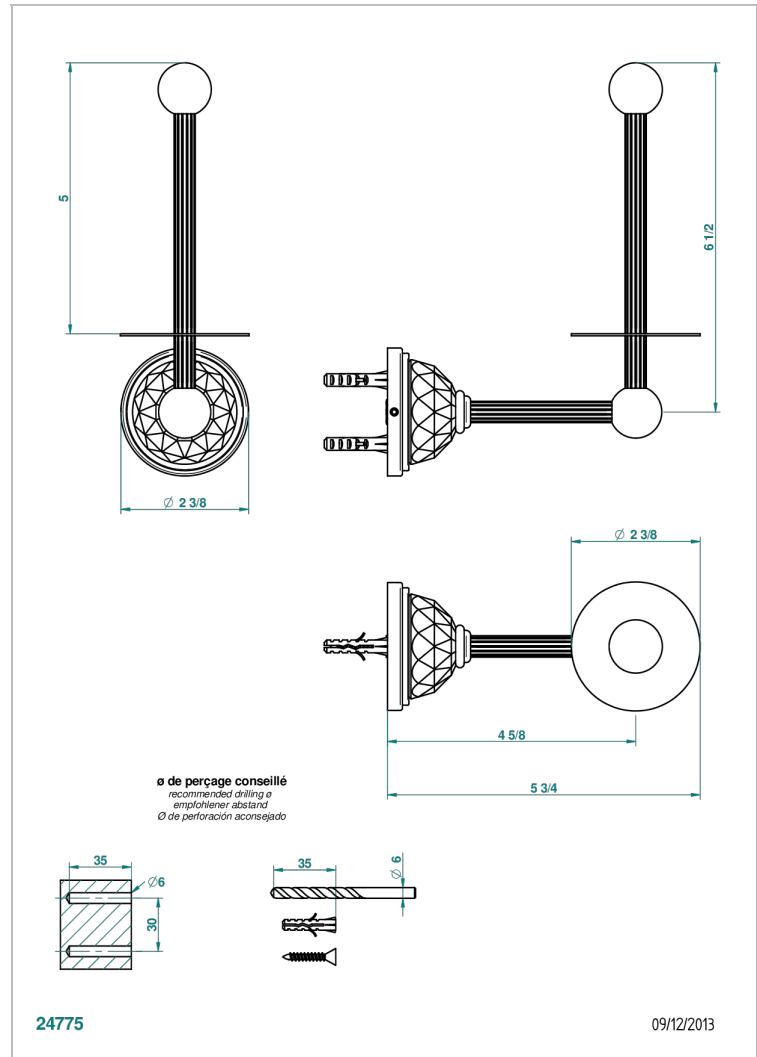

MANDARINE CRISTALLIA DIAMANT

U1K-542

Reserve toilet paper holder

THG[®]
PARIS

CHARACTERISTIC

- Mandarine Cristallia Diamant
- Reserve toilet paper holder

AVAILABLE FINITIONS

Black ceram - D30
Blush PVD - H62
Brass color PVD - H49
Brown bronze color PVD - F33
Chrome polished - A02
Chrome polished / gold polished - G02

Copper antique matt, coated - H07
Gold color PVD - H52
Gold mat - F07
Gold polished - F01
Graphite PVD - H64
Light coated bronze - D01

Matt Umber PVD - H67
Matt blush PVD - H60
Matt brass color PVD - H50
Matt brown bronze color PVD - F34
Matt chrome (American satin) - C02
Matt gold color PVD - H53

Matt graphite PVD - H65
Matt nickel (American satin) - C01
Matt nickel color PVD - H56
Nickel antique / Sovereign - H28
Nickel color PVD - H55
Nickel polished - B01

Soft gold - F30
Soft matt gold - F31
Umber PVD - H66