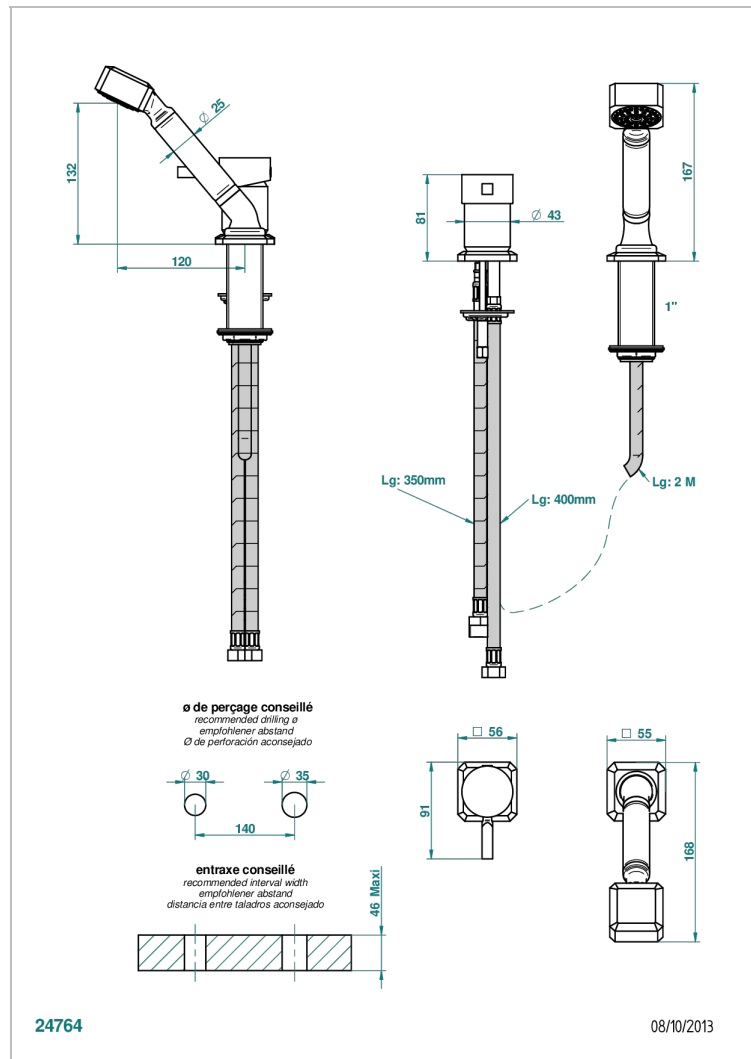

METROPOLIS BLACK CRYSTAL WITH LEVER

A2M-6523/60A

Rim mounted ceramic mixer with handshower

CHARACTERISTIC

- Métropolis Black crystal with lever
- Rim mounted ceramic mixer with handshower

TECHNICAL SPECS

- Recommandé : 3 bars (max. 5 bars) - Advised : 43,5 psi (max. 72 psi)
- 9,5 l/min à 3 bars (2.5 gpm at 43.5 psi)

AVAILABLE FINITIONS

Antique nickel - H28
Black ceram - D30
Blush PVD - H62
Brass color PVD - H49
Brown bronze color PVD - F33
Gold color PVD - H52

Graphite PVD - H64
Matt Umber PVD - H67
Matt blush PVD - H60
Matt brass color PVD - H50
Matt brown bronze color PVD - F34
Matt chrome - C02