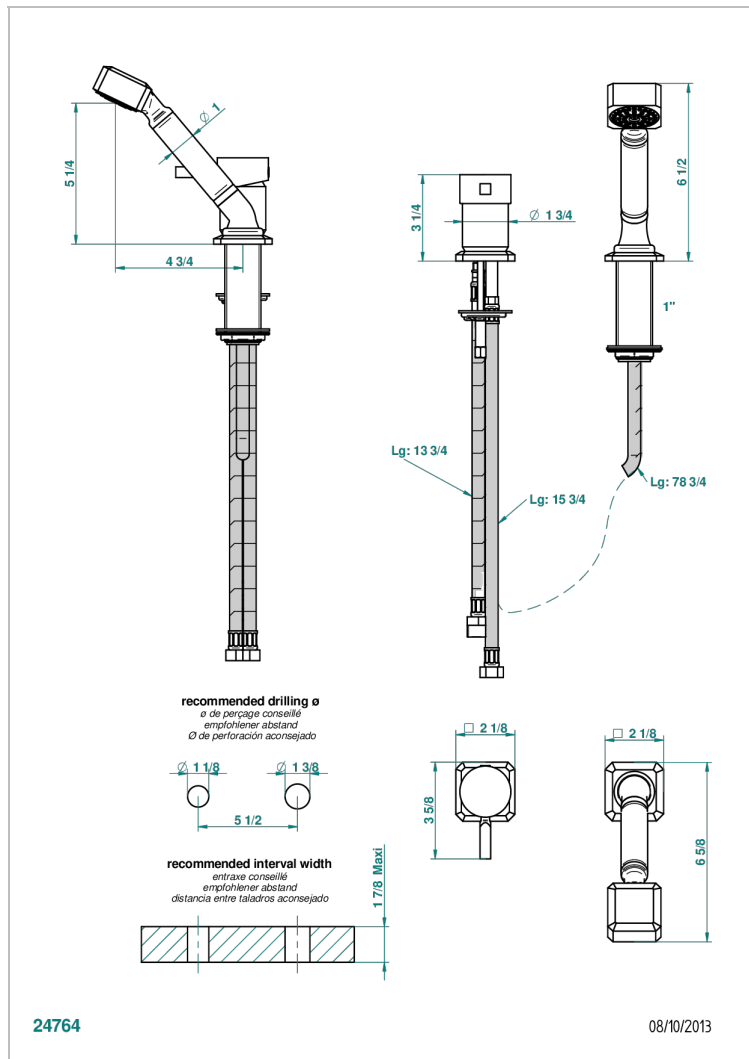

METROPOLIS BLACK CRYSTAL WITH LEVER

A2M-6523/60A

Rim mounted ceramic mixer with handshower

CHARACTERISTIC

- Métropolis Black crystal with lever
- Rim mounted ceramic mixer with handshower

TECHNICAL SPECS

- Recommandé : 3 bars (max. 5 bars) - Advised : 43,5 psi (max. 72 psi)
- 9,5 l/min à 3 bars (2.5 gpm at 43.5 psi)

AVAILABLE FINITIONS

Antique nickel - H28
Black ceram - D30
Blush PVD - H62
Brass color PVD - H49
Brown bronze color PVD - F33
Gold color PVD - H52

Graphite PVD - H64
Matt Umber PVD - H67
Matt blush PVD - H60
Matt brass color PVD - H50
Matt brown bronze color PVD - F34
Matt chrome - C02