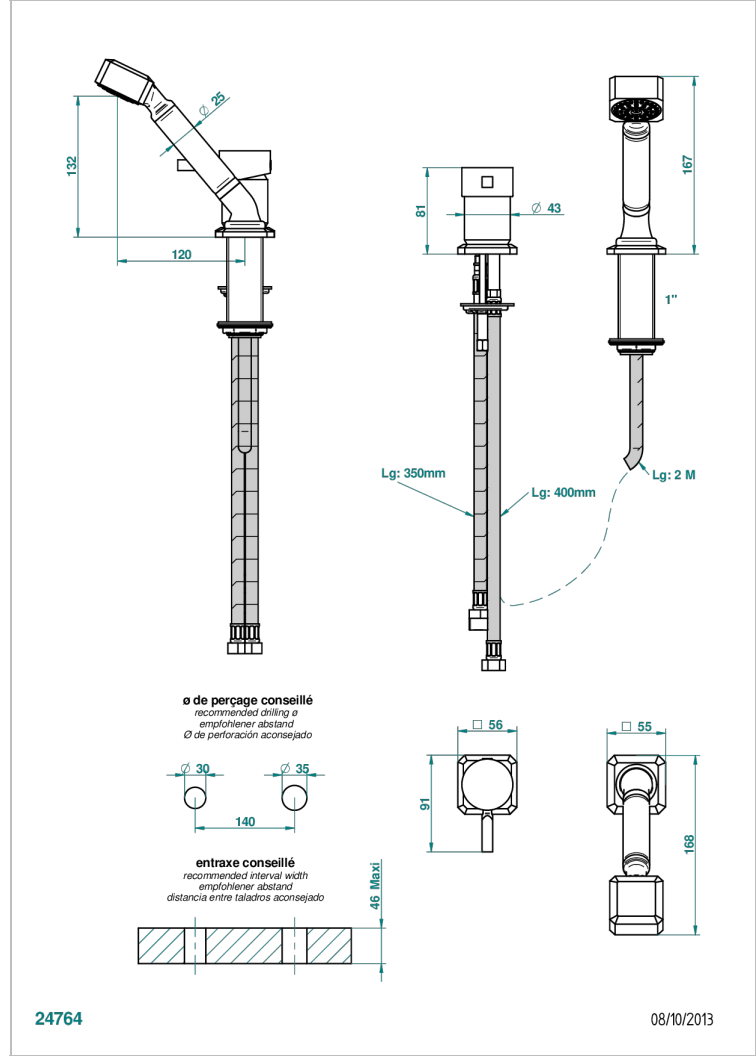

METROPOLIS BLACK CRYSTAL

A2L-6523/60A

Rim mounted ceramic mixer with handshower

CHARACTERISTIC

- Métropolis Black crystal
- Rim mounted ceramic mixer with handshower

TECHNICAL SPECS

- Recommandé : 3 bars (max. 5 bars) - Advised : 43,5 psi (max. 72 psi)
- 9,5 l/min à 3 bars (2.5 gpm at 43.5 psi)