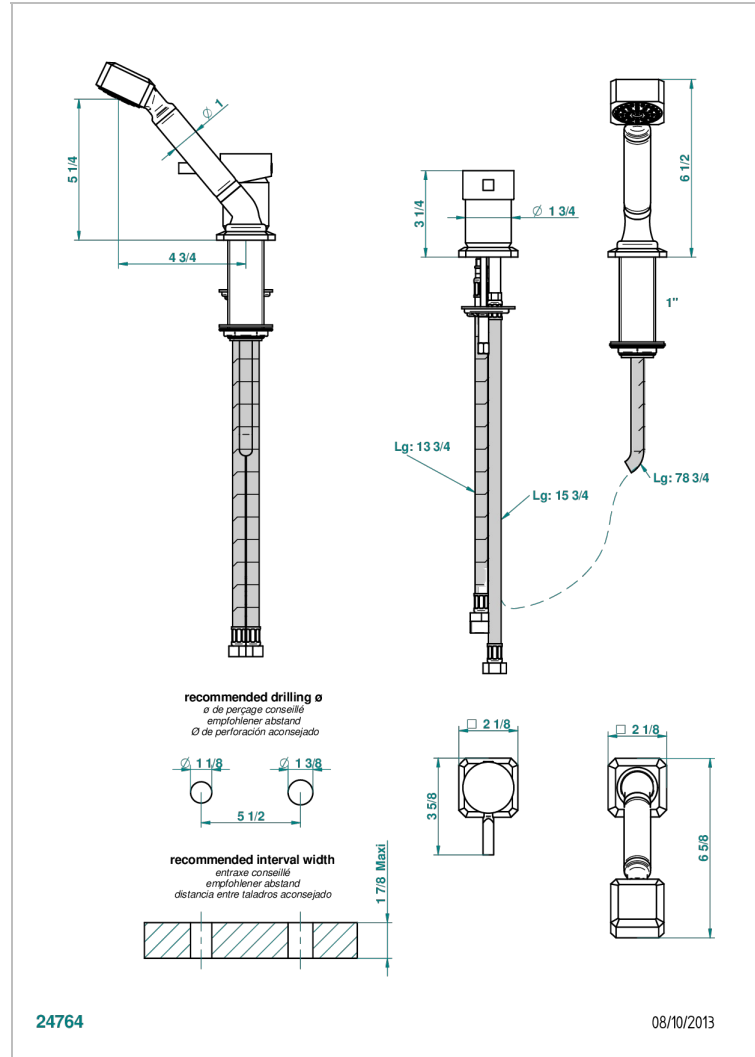

METROPOLIS BLACK CRYSTAL

A2L-6523/60A

Rim mounted ceramic mixer with handshower

CHARACTERISTIC

- Métropolis Black crystal
- Rim mounted ceramic mixer with handshower

TECHNICAL SPECS

- Recommandé : 3 bars (max. 5 bars) - Advised : 43,5 psi (max. 72 psi)
- 9,5 l/min à 3 bars (2.5 gpm at 43.5 psi)

AVAILABLE FINITIONS

Antique nickel - H28
 Black ceram - D30
 Blush PVD - H62
 Brass color PVD - H49
 Brown bronze color PVD - F33
 Gold color PVD - H52

Graphite PVD - H64
 Matt Umber PVD - H67
 Matt blush PVD - H60
 Matt brass color PVD - H50
 Matt brown bronze color PVD - F34
 Matt chrome - C02