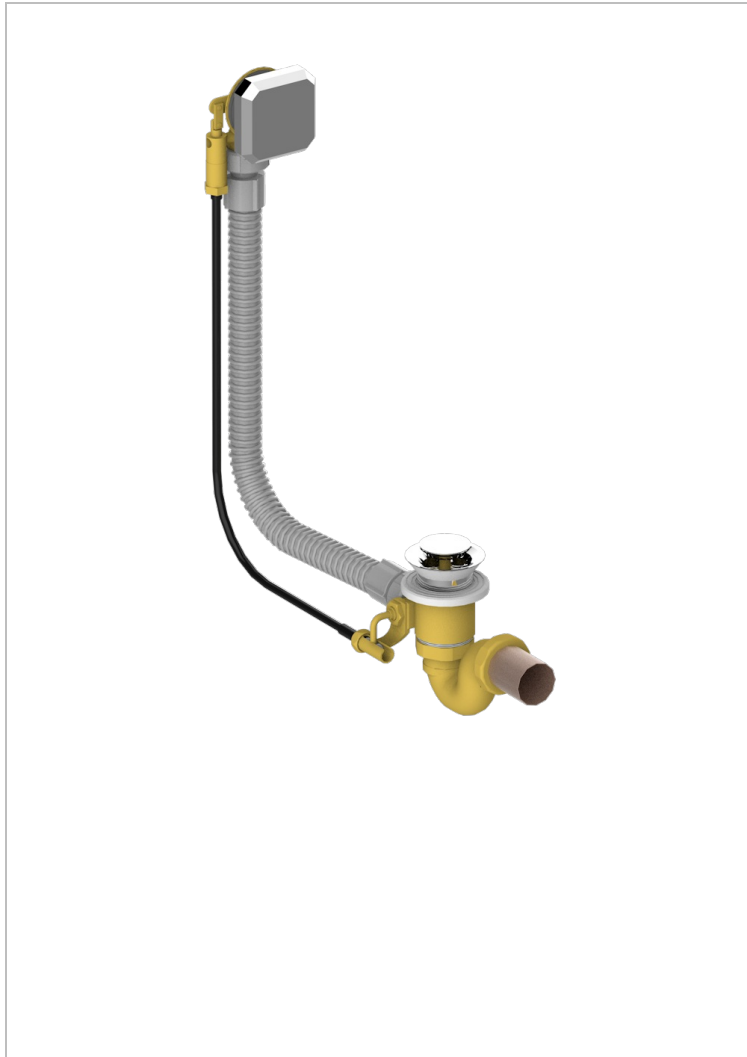

METROPOLIS CLEAR CRYSTAL

A2A-300

Complete bath pop-up waste -cable lg 55 cm

THG[®]
PARIS

CHARACTERISTIC

- Métropolis Clear crystal
- Complete bath pop-up waste -cable lg 55 cm

AVAILABLE FINITIONS

Blush PVD - H62
Brass color PVD - H49
Brown bronze color PVD - F33
Gold color PVD - H52
Graphite PVD - H64
Matt Umber PVD - H67

Matt blush PVD - H60
Matt brass color PVD - H50
Matt brown bronze color PVD - F34
Matt gold color PVD - H53
Matt graphite PVD - H65
Matt nickel color PVD - H56

Nickel color PVD - H55
Polished chrome (color finish) - A02
Umber PVD - H66