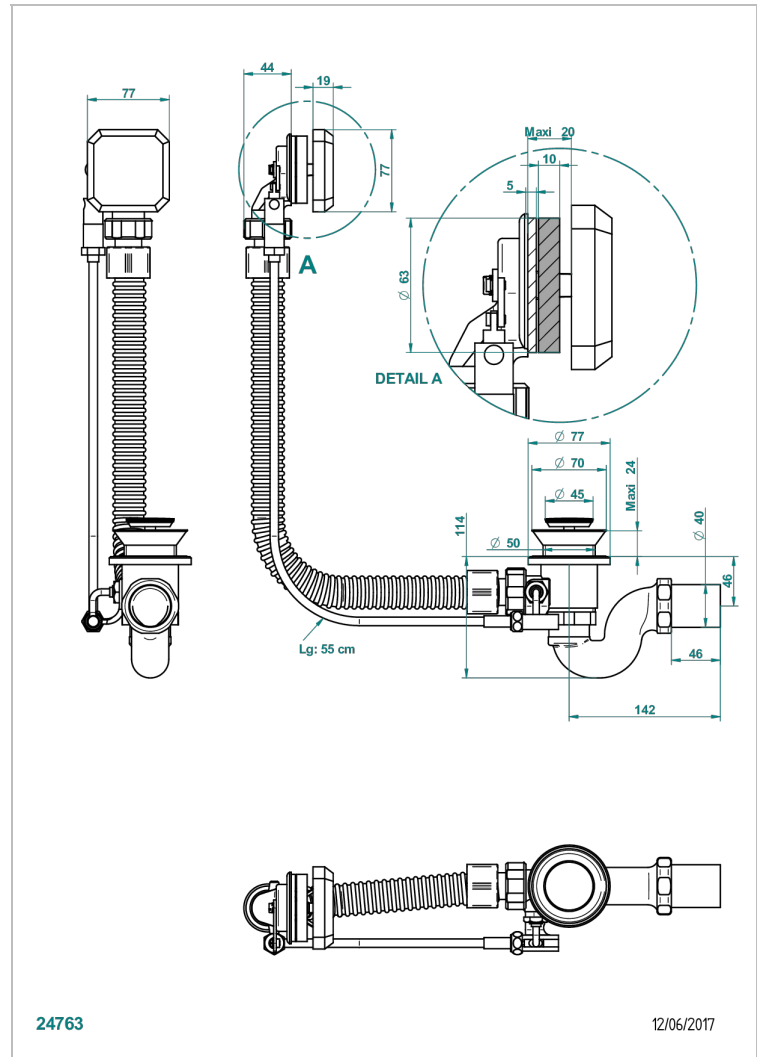

METROPOLIS CLEAR CRYSTAL

A2A-300

Complete bath pop-up waste -cable lg 55 cm

THG[®]
PARIS

CHARACTERISTIC

- Métropolis Clear crystal
- Complete bath pop-up waste -cable lg 55 cm

AVAILABLE FINITIONS

Blush PVD - H62
Brass color PVD - H49
Brown bronze color PVD - F33
Gold color PVD - H52
Graphite PVD - H64
Matt Umber PVD - H67