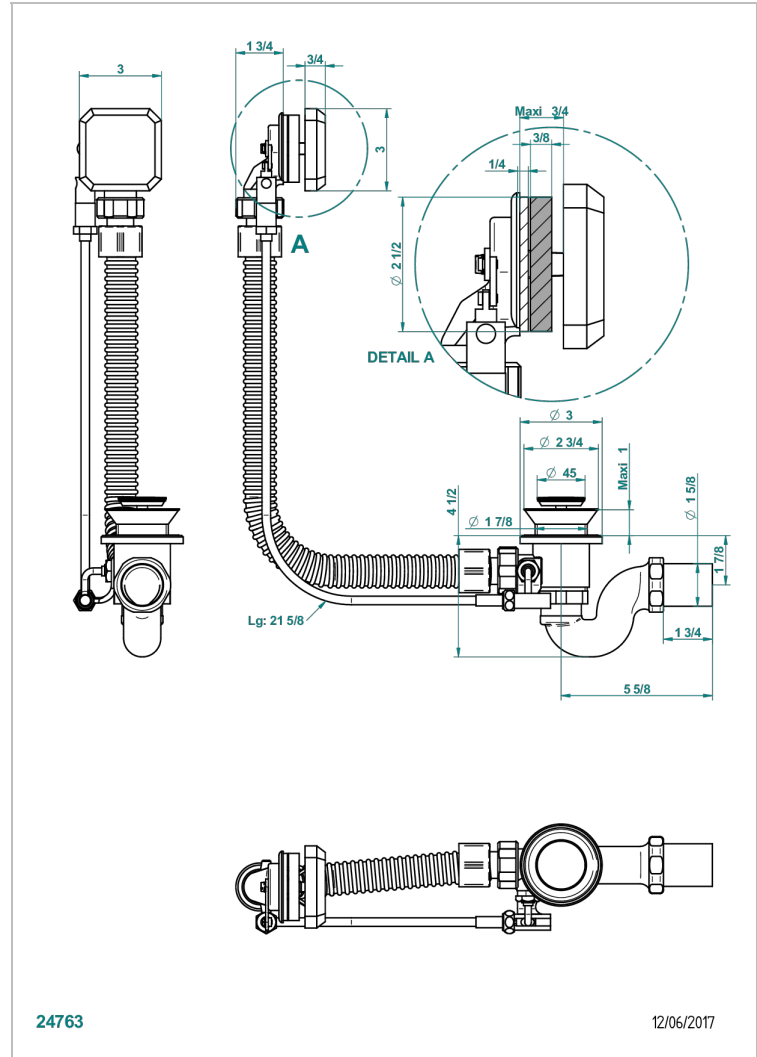

METROPOLIS CLEAR CRYSTAL

A2A-300

Complete bath pop-up waste -cable lg 55 cm

THG[®]
PARIS

24763

12/06/2017

CHARACTERISTIC

- Métropolis Clear crystal
- Complete bath pop-up waste -cable lg 55 cm

Nickel color PVD - H55
Polished chrome (color finish) - A02
Umber PVD - H66