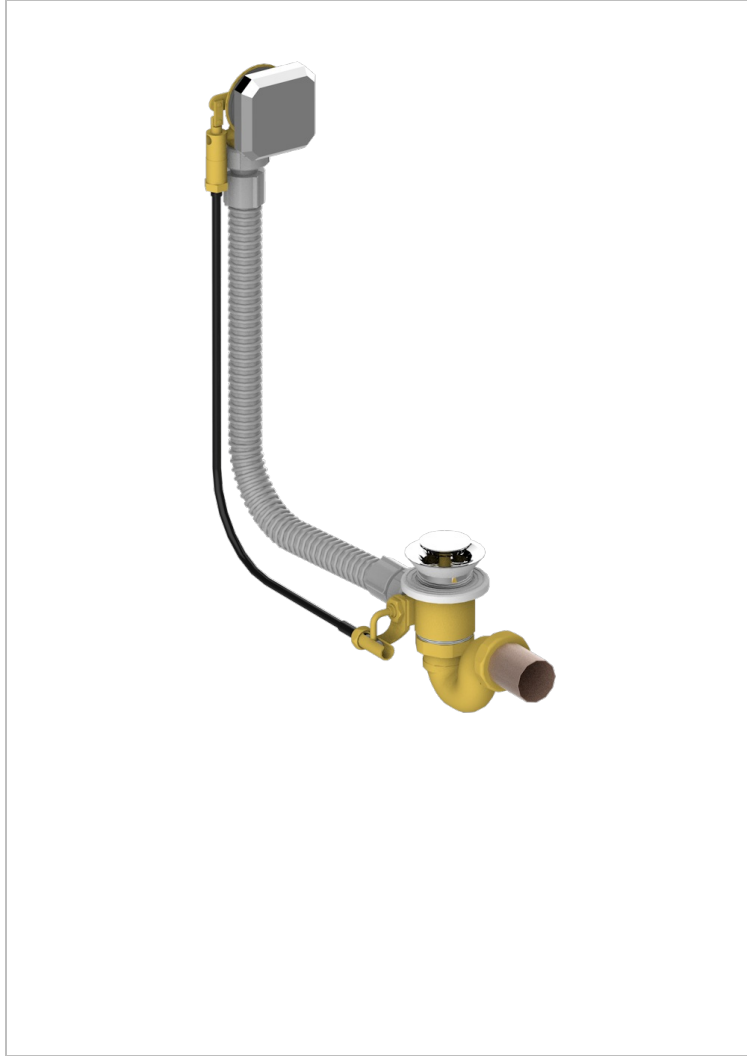

METROPOLIS CLEAR CRYSTAL

A2A-300

Complete bath pop-up waste -cable lg 55 cm

THG[®]
PARIS

24763

12/06/2017

CHARACTERISTIC

- Métropolis Clear crystal
- Complete bath pop-up waste -cable lg 55 cm

AVAILABLE FINITIONS

Blush PVD - H62
Brass color PVD - H49
Brown bronze color PVD - F33
Gold color PVD - H52
Graphite PVD - H64
Matt Umber PVD - H67

Matt blush PVD - H60
Matt brass color PVD - H50
Matt brown bronze color PVD - F34
Matt gold color PVD - H53
Matt graphite PVD - H65
Matt nickel color PVD - H56

Nickel color PVD - H55
Polished chrome (color finish) - A02
Umber PVD - H66