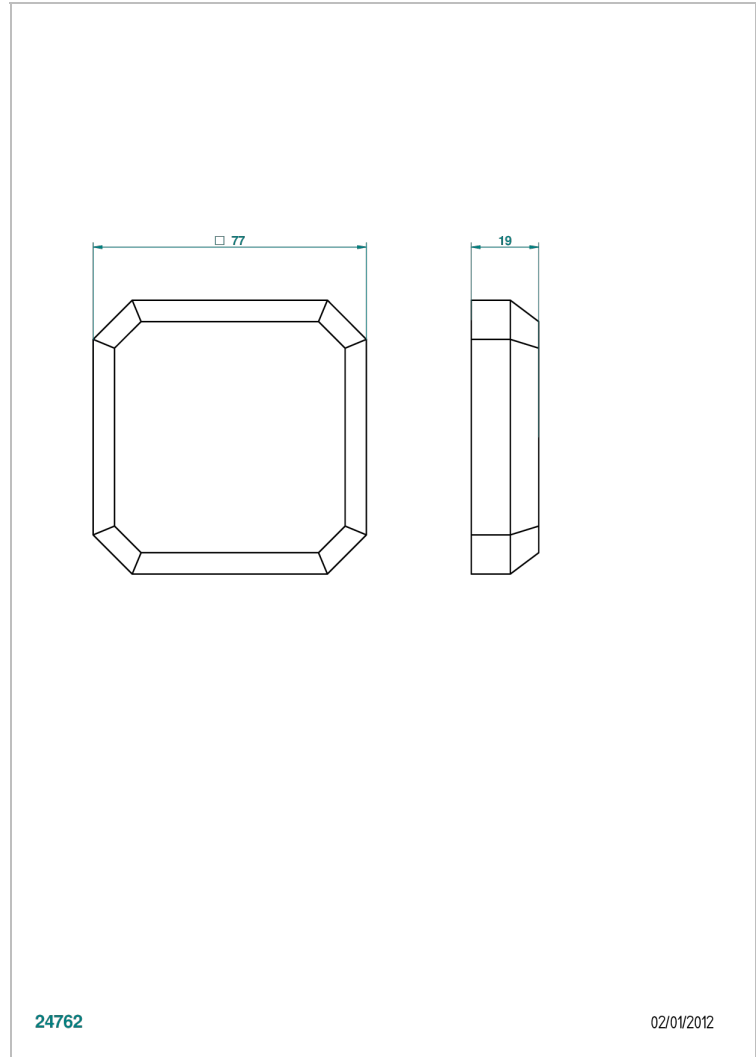

LES ONDES WITH LEVER HANDLES

G8B-301

Control knob for pop up waste

24762

02/01/2012

CHARACTERISTIC

- Les Ondes with lever handles
- Control knob for pop up waste

AVAILABLE FINITIONS