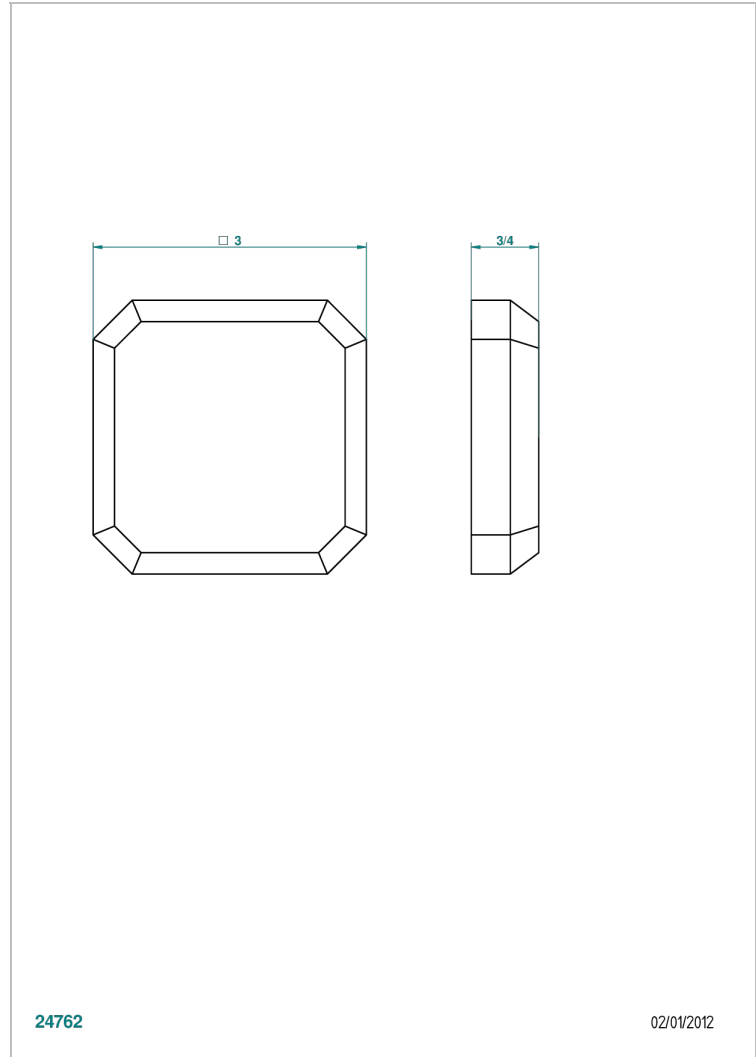

LES ONDES WITH LEVER HANDLES

G8B-301

Control knob for pop up waste

24762

02/01/2012

CHARACTERISTIC

- Les Ondes with lever handles
- Control knob for pop up waste

AVAILABLE FINITIONS