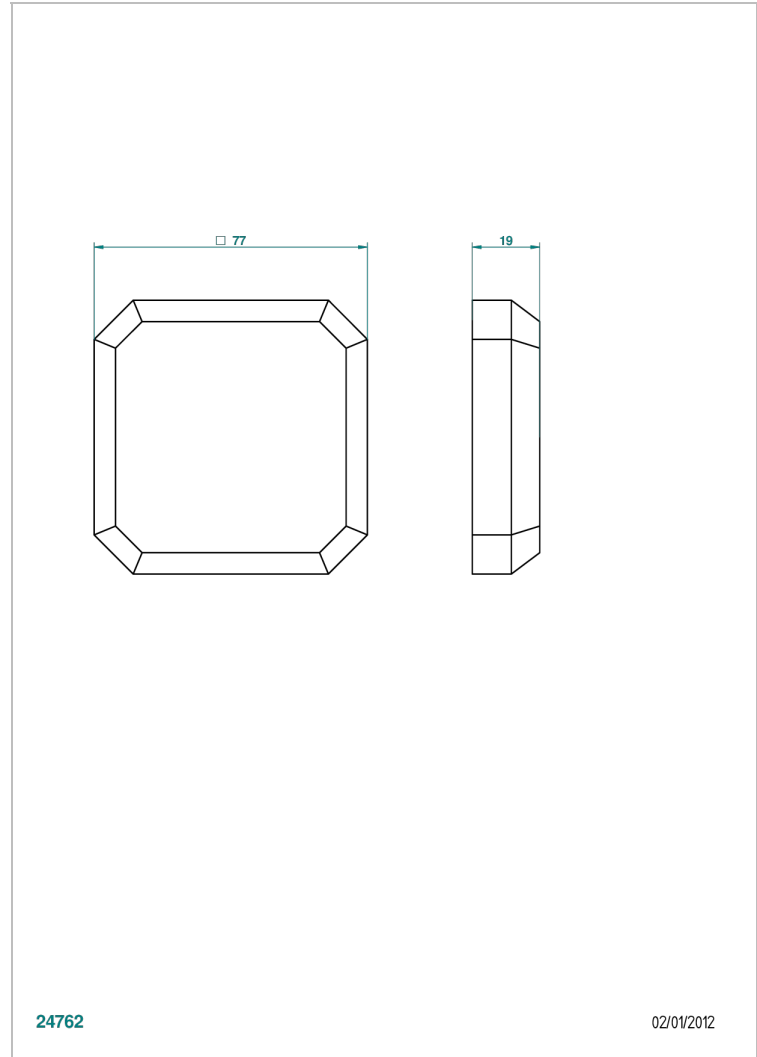

LES ONDES

G8A-301

Control knob for pop up waste

24762

02/01/2012

CHARACTERISTIC

- Les Ondes
- Control knob for pop up waste

AVAILABLE FINITIONS