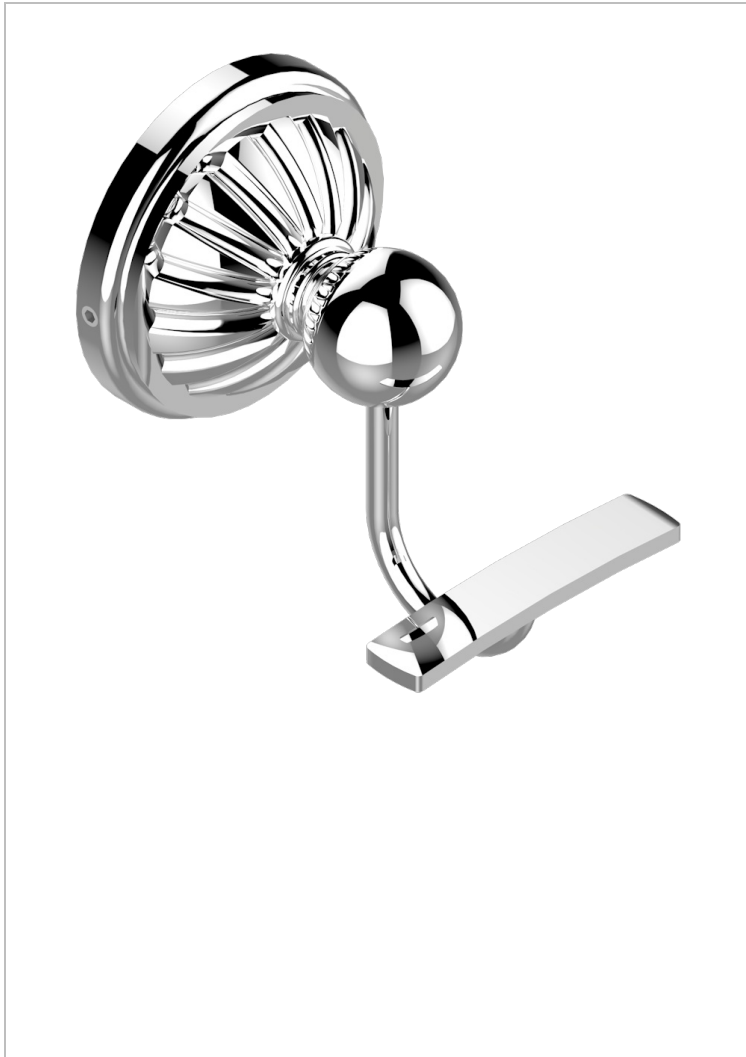

MANDARINE METAL

U1A-510

Robe hook

THG[®]
PARIS

CHARACTERISTIC

- Mandarin Metal
- Robe hook

AVAILABLE FINITIONS

Black ceram - D30
Blush PVD - H62
Brass color PVD - H49
Brown bronze color PVD - F33
Chrome polished - A02
Chrome polished / gold polished - G02

Copper antique matt, coated - H07
Gold color PVD - H52
Gold mat - F07
Gold polished - F01
Graphite PVD - H64
Light coated bronze - D01

Matt Umber PVD - H67
Matt blush PVD - H60
Matt brass color PVD - H50
Matt brown bronze color PVD - F34
Matt chrome (American satin) - C02
Matt gold color PVD - H53

Matt graphite PVD - H65
Matt nickel (American satin) - C01
Matt nickel color PVD - H56
Nickel antique / Sovereign - H28
Nickel color PVD - H55
Nickel polished - B01

Soft gold - F30
Soft matt gold - F31
Umber PVD - H66