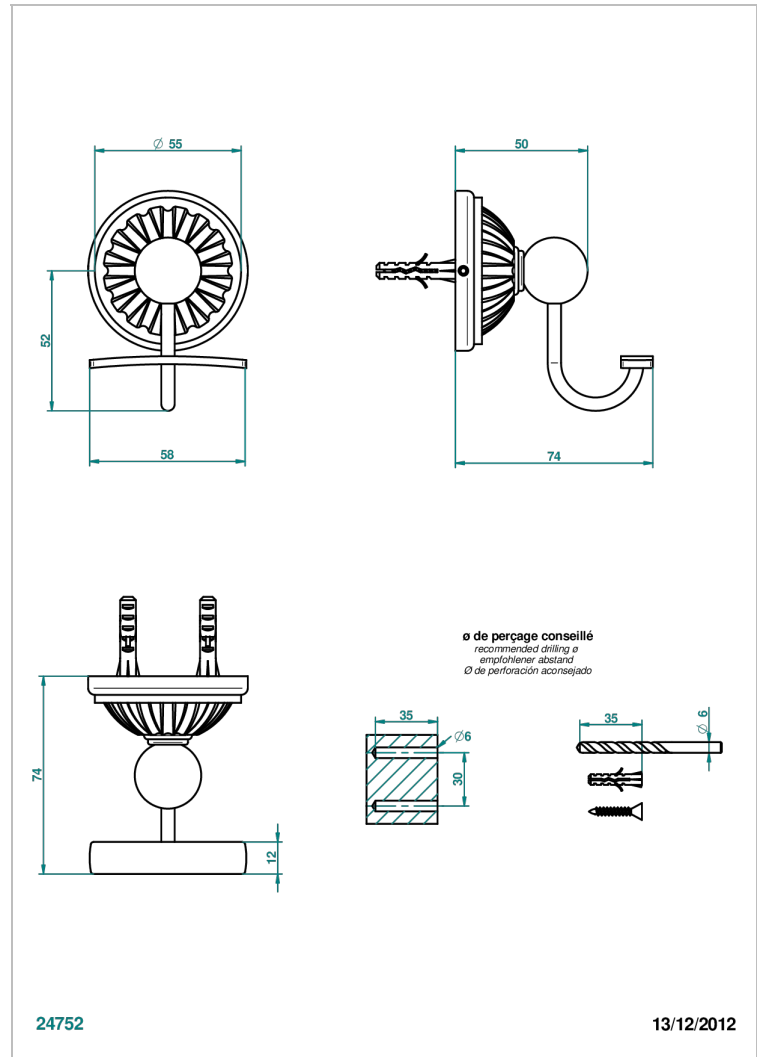

MANDARINE METAL

U1A-510

Robe hook

THG[®]
PARIS

CHARACTERISTIC

- Mandarin Metal
- Robe hook

AVAILABLE FINITIONS

Black ceram - D30
Blush PVD - H62
Brass color PVD - H49
Brown bronze color PVD - F33
Chrome polished - A02
Chrome polished / gold polished - G02