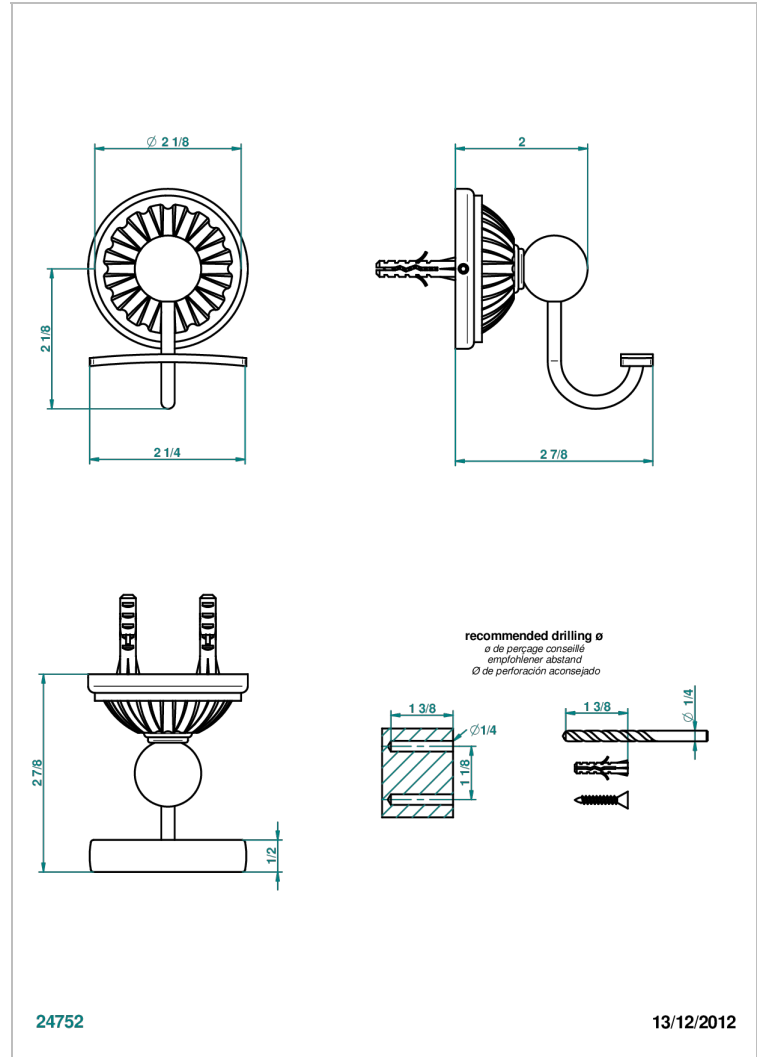

MANDARINE METAL

U1A-510

Robe hook

CHARACTERISTIC

- Mandarin Metal
- Robe hook

AVAILABLE FINITIONS

Black ceram - D30
 Blush PVD - H62
 Brass color PVD - H49
 Brown bronze color PVD - F33
 Chrome polished - A02
 Chrome polished / gold polished - G02

Copper antique matt, coated - H07
 Gold color PVD - H52
 Gold mat - F07
 Gold polished - F01
 Graphite PVD - H64
 Light coated bronze - D01

Matt Umber PVD - H67
 Matt blush PVD - H60
 Matt brass color PVD - H50
 Matt brown bronze color PVD - F34
 Matt chrome (American satin) - C02
 Matt gold color PVD - H53

Matt graphite PVD - H65
 Matt nickel (American satin) - C01
 Matt nickel color PVD - H56
 Nickel antique / Sovereign - H28
 Nickel color PVD - H55
 Nickel polished - B01

Soft gold - F30
 Soft matt gold - F31
 Umber PVD - H66