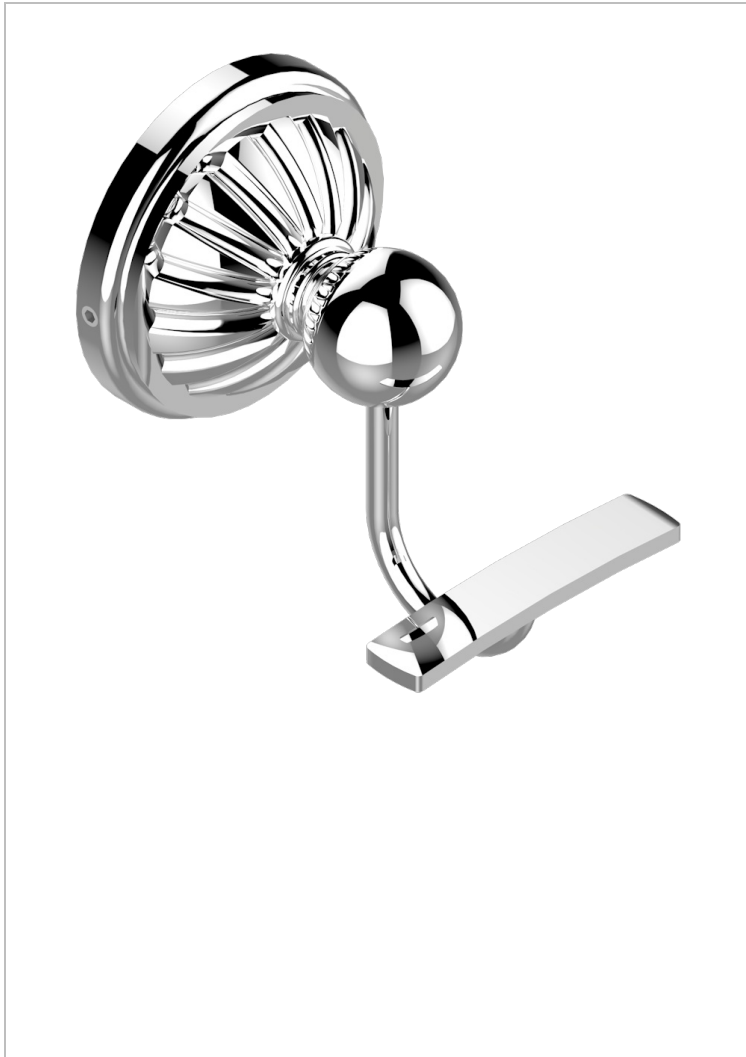

MANDARINE METAL

U1A-510

Robe hook

CHARACTERISTIC

- Mandarin Metal
- Robe hook

AVAILABLE FINITIONS

Black ceram - D30
 Blush PVD - H62
 Brass color PVD - H49
 Brown bronze color PVD - F33
 Chrome polished - A02
 Chrome polished / gold polished - G02

Copper antique matt, coated - H07
 Gold color PVD - H52
 Gold mat - F07
 Gold polished - F01
 Graphite PVD - H64
 Light coated bronze - D01

Matt Umber PVD - H67
 Matt blush PVD - H60
 Matt brass color PVD - H50
 Matt brown bronze color PVD - F34
 Matt chrome (American satin) - C02
 Matt gold color PVD - H53

Matt graphite PVD - H65
 Matt nickel (American satin) - C01
 Matt nickel color PVD - H56
 Nickel antique / Sovereign - H28
 Nickel color PVD - H55
 Nickel polished - B01

Soft gold - F30
 Soft matt gold - F31
 Umber PVD - H66