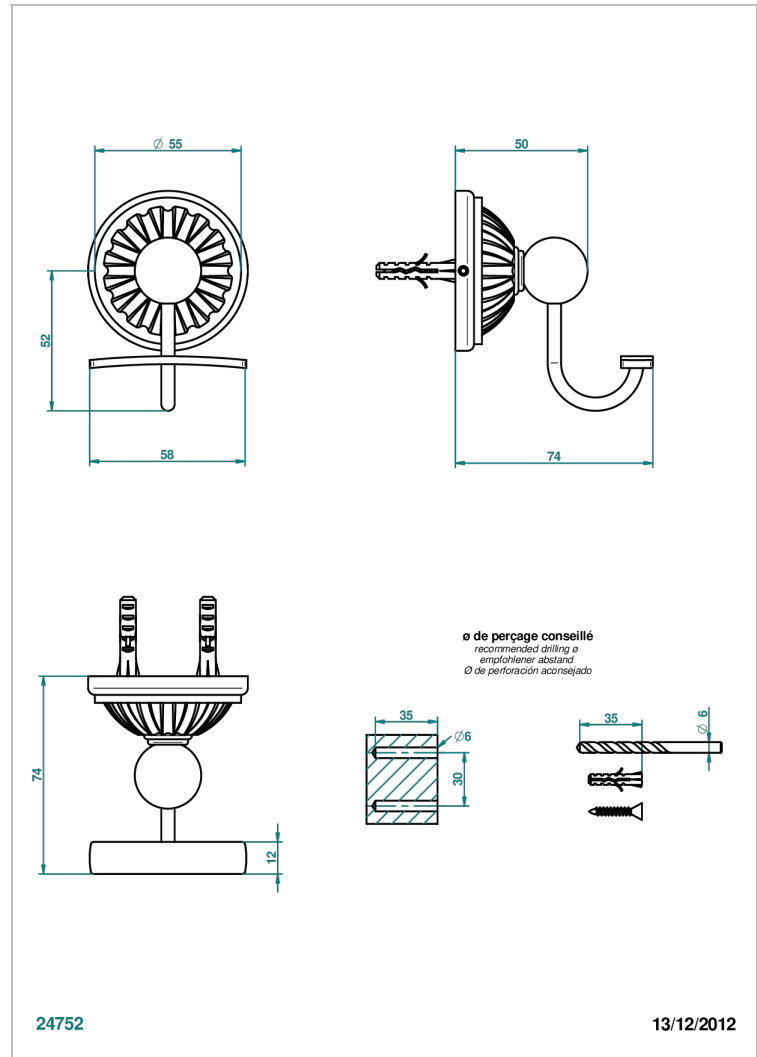

MANDARINE METAL

U1A-510

Robe hook

THG[®]
PARIS

CHARACTERISTIC

- Mandarin Metal
- Robe hook

AVAILABLE FINITIONS

Antique nickel - H28
Black ceram - D30
Blush PVD - H62
Brass color PVD - H49
Brown bronze color PVD - F33
Gold color PVD - H52

Nickel color PVD - H55
Polished chrome (color finish) - A02
Polished chrome / Polished gold (color finish) - G02
Polished gold (color finish) - F01
Polished nickel - B01
Soft gold - F30

Soft matt gold - F31
Umber PVD - H66
Varnished matt antique red copper (color finish) - H07