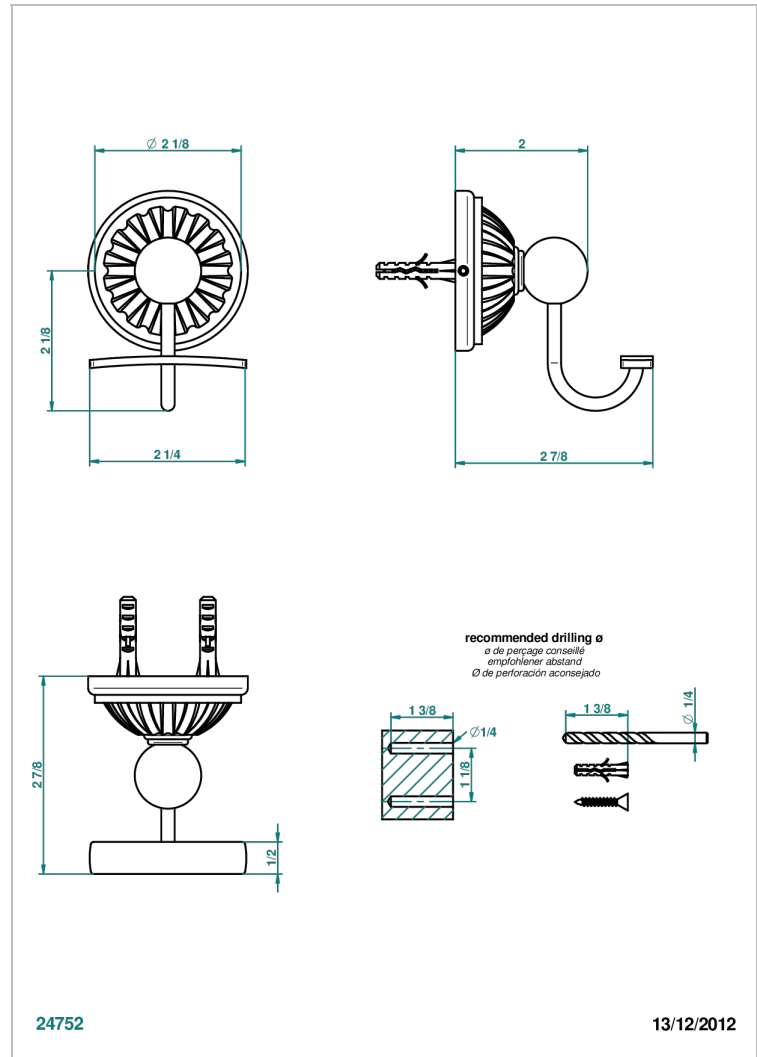

MANDARINE METAL

U1A-510

Robe hook

THG[®]
PARIS

CHARACTERISTIC

- Mandarin Metal
- Robe hook

AVAILABLE FINITIONS

Antique nickel - H28
Black ceram - D30
Blush PVD - H62
Brass color PVD - H49
Brown bronze color PVD - F33
Gold color PVD - H52

Nickel color PVD - H55
Polished chrome (color finish) - A02
Polished chrome / Polished gold (color finish) - G02
Polished gold (color finish) - F01
Polished nickel - B01
Soft gold - F30

Soft matt gold - F31
Umber PVD - H66
Varnished matt antique red copper (color finish) - H07