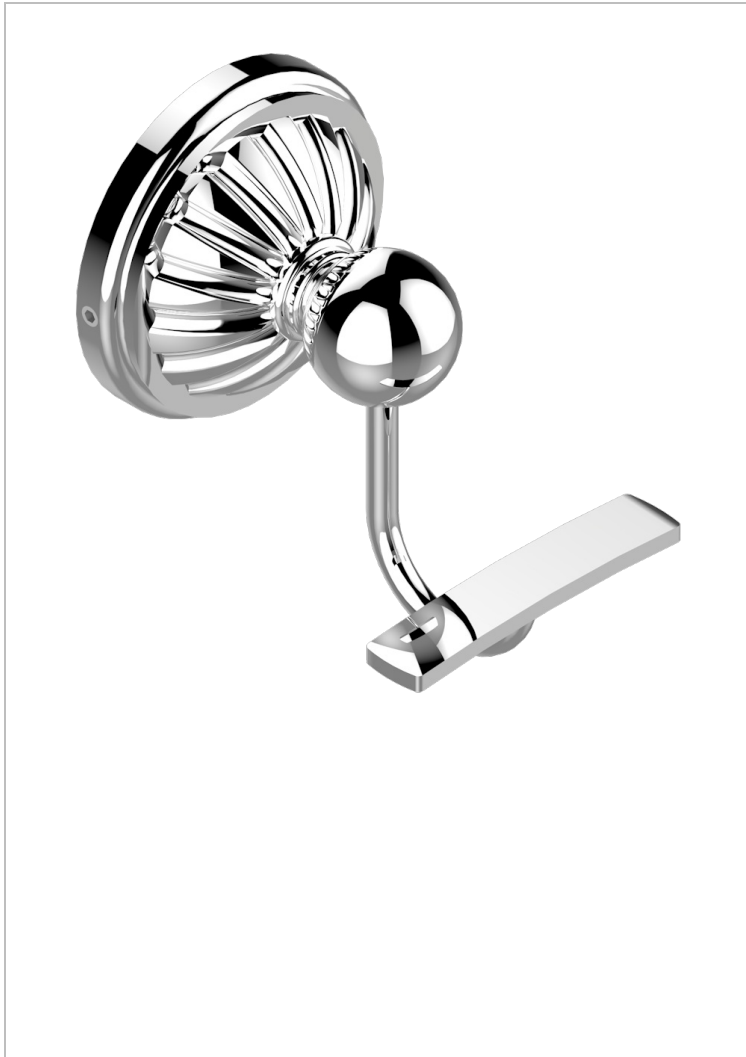

MANDARINE METAL

U1A-510

Robe hook

THG[®]
PARIS

CHARACTERISTIC

- Mandarin Metal
- Robe hook

AVAILABLE FINITIONS

Antique nickel - H28
Black ceram - D30
Blush PVD - H62
Brass color PVD - H49
Brown bronze color PVD - F33
Gold color PVD - H52

Graphite PVD - H64
Lacquered light bronze - D01
Matt Umber PVD - H67
Matt blush PVD - H60
Matt brass color PVD - H50
Matt brown bronze color PVD - F34

Matt chrome - C02
Matt gold - F07
Matt gold color PVD - H53
Matt graphite PVD - H65
Matt nickel (color finish) - C01
Matt nickel color PVD - H56

Nickel color PVD - H55
Polished chrome (color finish) - A02
Polished chrome / Polished gold (color finish) - G02
Polished gold (color finish) - F01
Polished nickel - B01
Soft gold - F30

Soft matt gold - F31
Umber PVD - H66
Varnished matt antique red copper (color finish) - H07