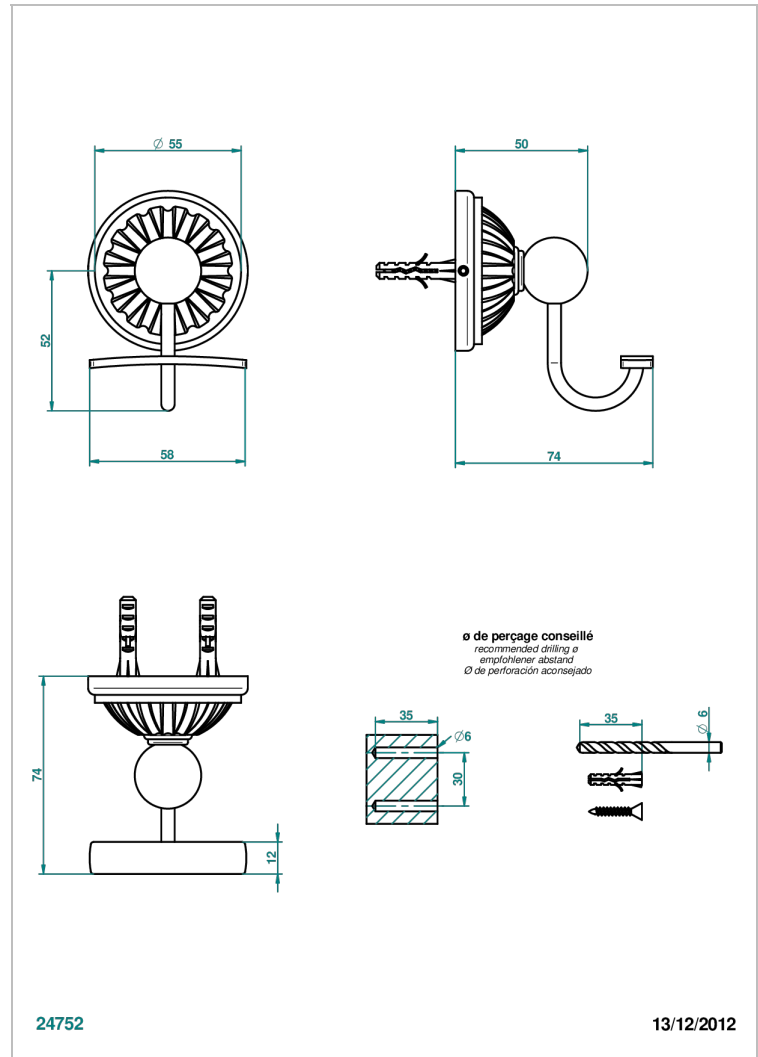

MANDARINE METAL

U1A-510

Robe hook

THG[®]
PARIS

CHARACTERISTIC

- Mandarin Metal
- Robe hook

AVAILABLE FINITIONS

Antique nickel - H28
Black ceram - D30
Blush PVD - H62
Brass color PVD - H49
Brown bronze color PVD - F33
Gold color PVD - H52

Nickel color PVD - H55
Polished chrome (color finish) - A02
Polished chrome / Polished gold (color finish) - G02
Polished gold (color finish) - F01
Polished nickel - B01
Soft gold - F30

Soft matt gold - F31
Umber PVD - H66
Varnished matt antique red copper (color finish) - H07