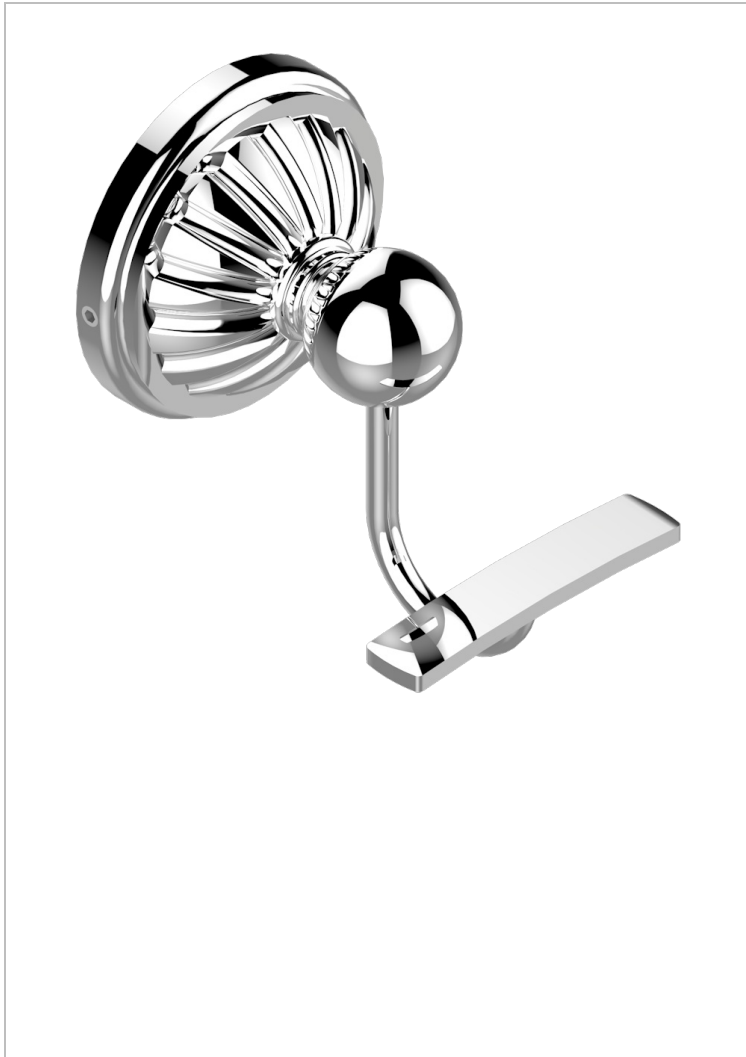

# MANDARINE METAL

U1A-510

Robe hook

THG<sup>®</sup>  
PARIS

## CHARACTERISTIC

- Mandarin Metal
- Robe hook

## AVAILABLE FINITIONS

Antique nickel - H28  
Black ceram - D30  
Blush PVD - H62  
Brass color PVD - H49  
Brown bronze color PVD - F33  
Gold color PVD - H52

Graphite PVD - H64  
Lacquered light bronze - D01  
Matt Umber PVD - H67  
Matt blush PVD - H60  
Matt brass color PVD - H50  
Matt brown bronze color PVD - F34