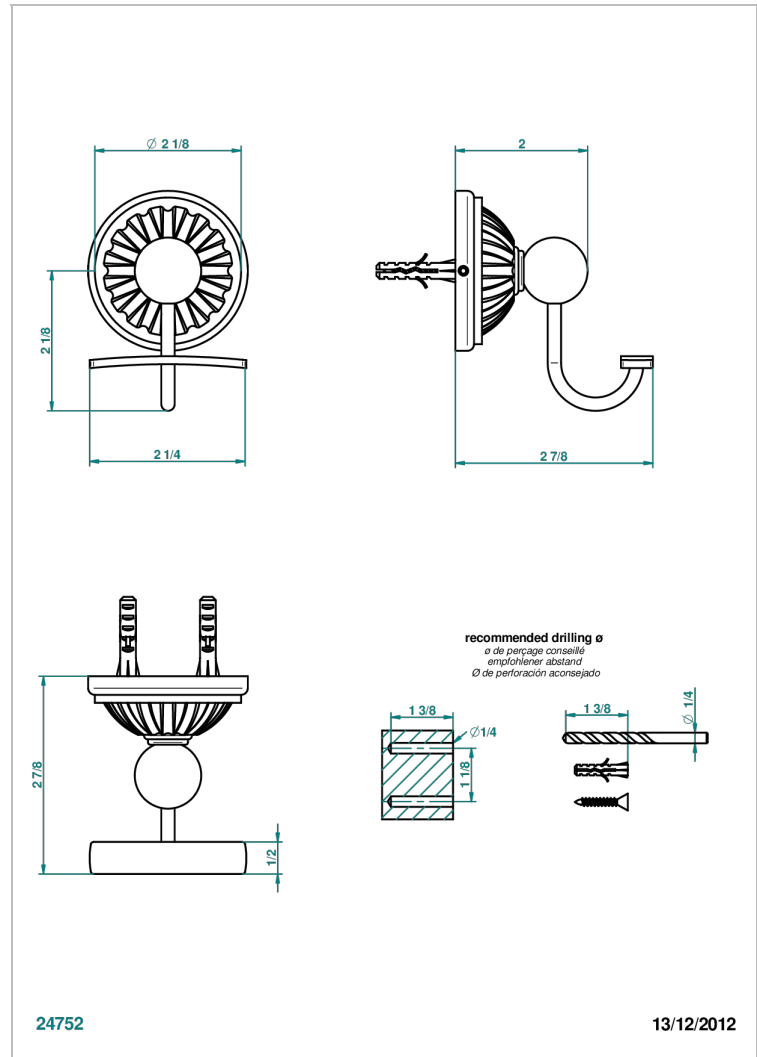

# MANDARINE METAL

U1A-510

Robe hook

THG<sup>®</sup>  
PARIS

## CHARACTERISTIC

- Mandarin Metal
- Robe hook