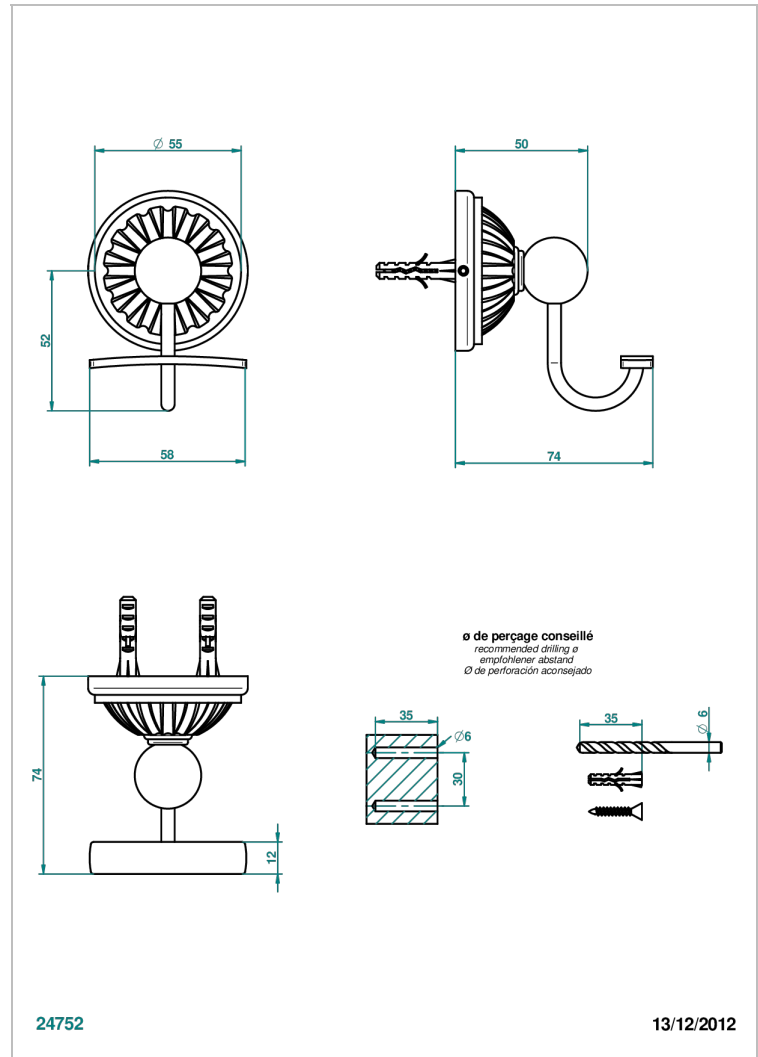

# MANDARINE METAL

U1A-510

Robe hook

THG<sup>®</sup>  
PARIS

## CHARACTERISTIC

- Mandarin Metal
- Robe hook