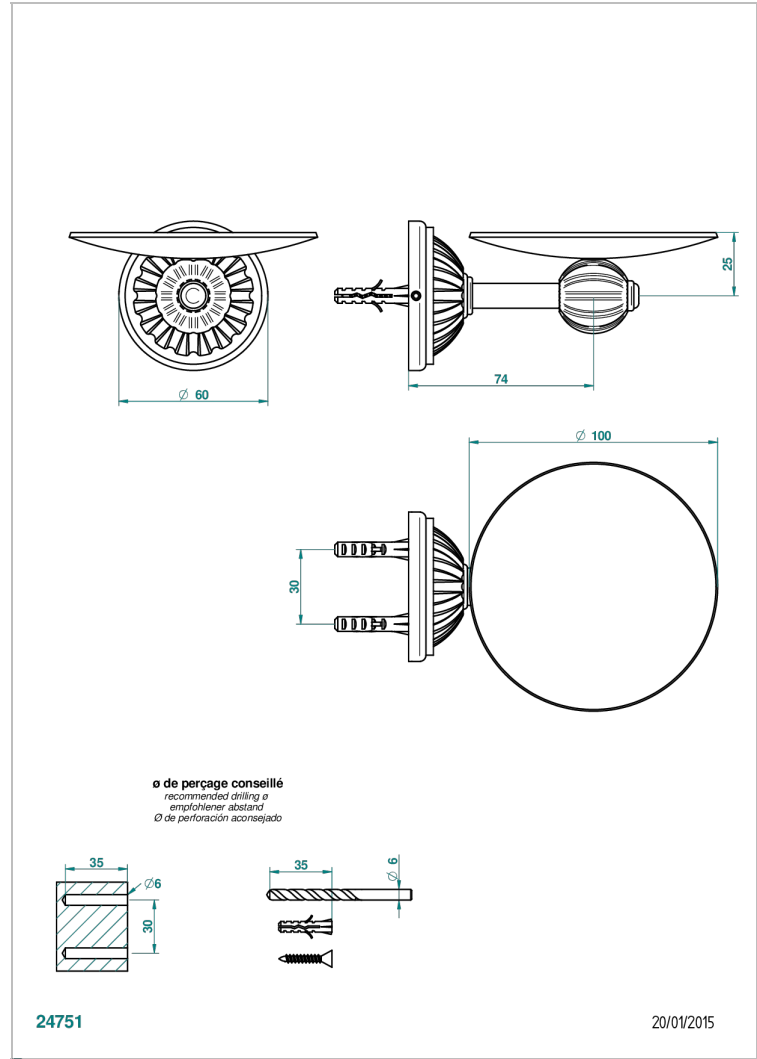

MANDARINE METAL

U1A-546

Soap dish, wall mounted, 4" diameter

THG[®]
PARIS

CHARACTERISTIC

- Mandarin Metal
- Soap dish, wall mounted, 4" diameter

AVAILABLE FINITIONS

Black ceram - D30
Blush PVD - H62
Brass color PVD - H49
Brown bronze color PVD - F33
Chrome polished - A02
Chrome polished / gold polished - G02