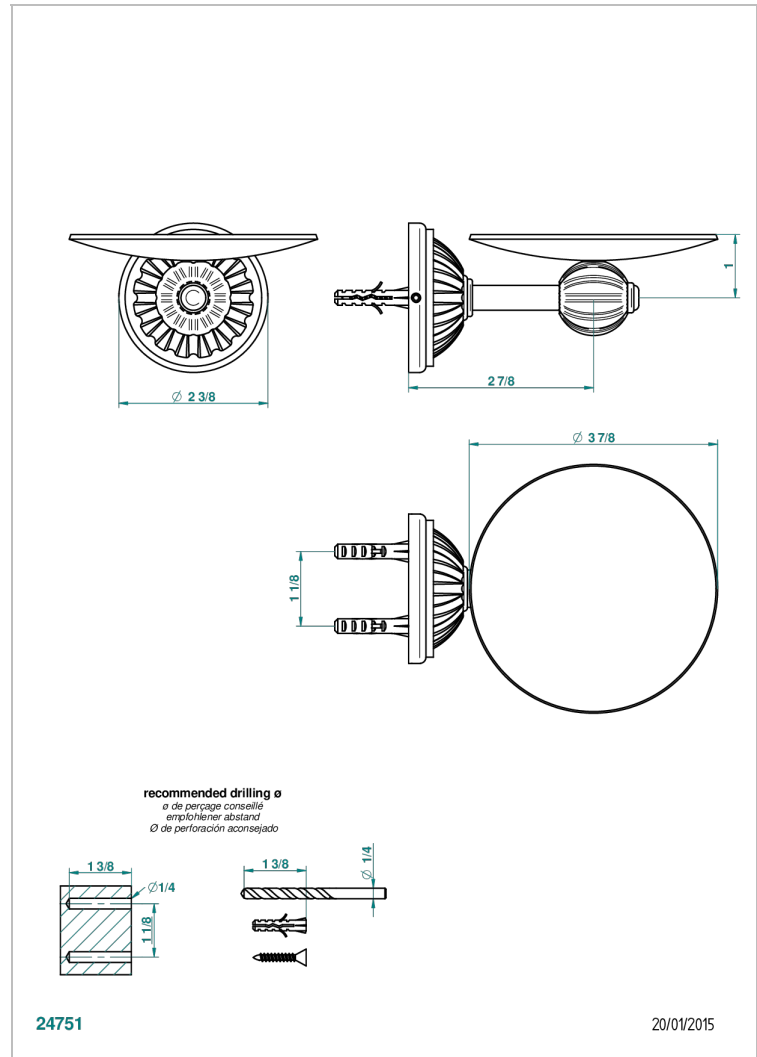

MANDARINE METAL

U1A-546

Soap dish, wall mounted, 4" diameter

THG[®]
PARIS

CHARACTERISTIC

- Mandarin Metal
- Soap dish, wall mounted, 4" diameter

AVAILABLE FINITIONS

Black ceram - D30
Blush PVD - H62
Brass color PVD - H49
Brown bronze color PVD - F33
Chrome polished - A02
Chrome polished / gold polished - G02