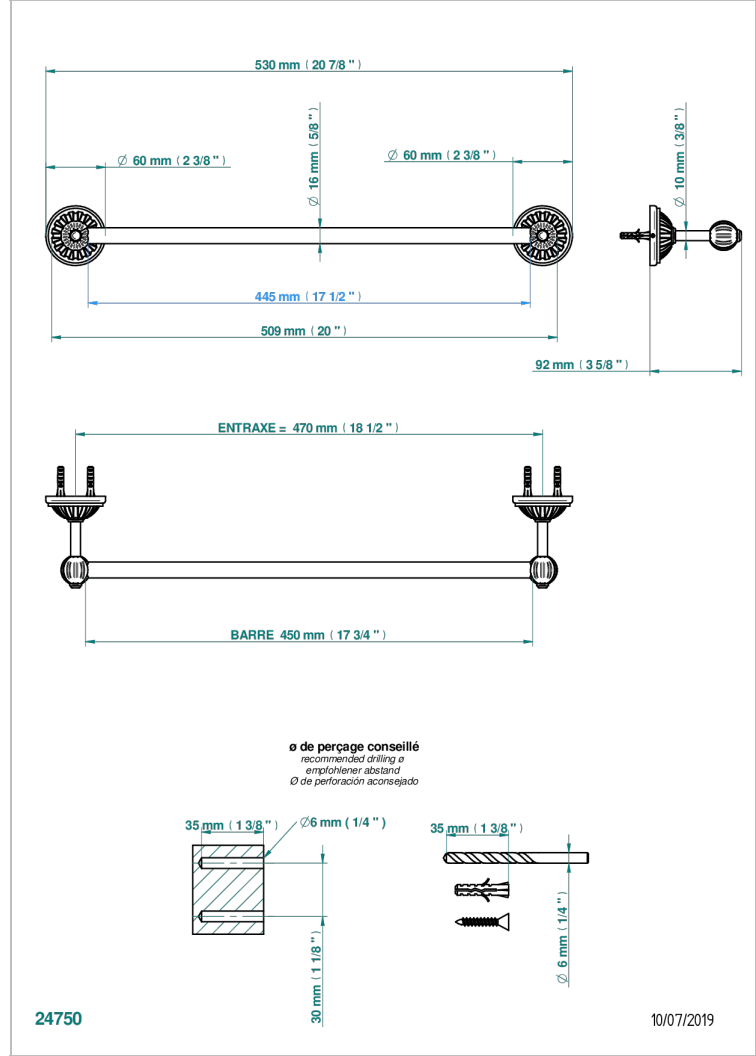

# MANDARINE METAL

U1A-514/45

Towel bar, 18" long

## CHARACTERISTIC

- Mandarin Metal
- Towel bar, 18" long