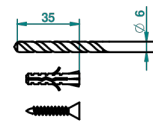

BROADWAY WITH WHITE PORCELAIN LEVER HANDLES

A04-504N

Towel ring

2475

03/09/2010

CHARACTERISTIC

- Broadway with white porcelain lever handles
- Towel ring

AVAILABLE FINITIONS

Black ceram - D30
Blush PVD - H62
Brass color PVD - H49
Brown bronze color PVD - F33
Chrome polished - A02
Chrome polished / gold polished - G02

Copper antique matt, coated - H07
Gold color PVD - H52
Gold mat - F07
Gold polished - F01
Graphite PVD - H64
Light coated bronze - D01

Matt Umber PVD - H67
Matt blush PVD - H60
Matt brass color PVD - H50
Matt brown bronze color PVD - F34
Matt chrome (American satin) - C02
Matt gold color PVD - H53

Matt graphite PVD - H65
Matt nickel (American satin) - C01
Matt nickel color PVD - H56
Natural smoked Brass - A13
Nickel antique / Sovereign - H28
Nickel color PVD - H55

Nickel polished - B01
Soft gold - F30
Soft matt gold - F31
Umber PVD - H66