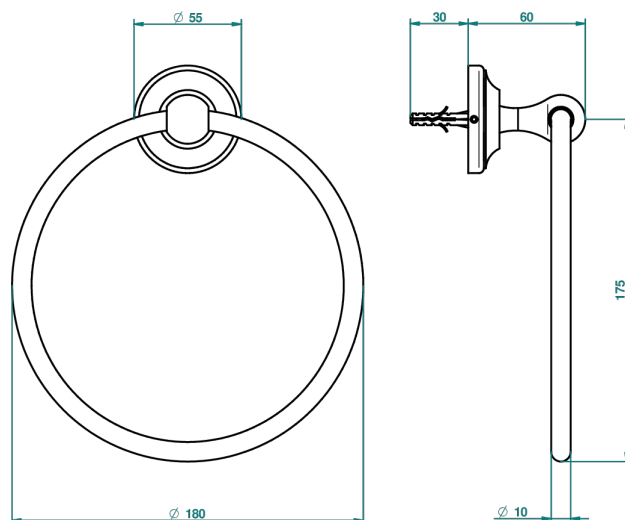

BROADWAY WITH WHITE PORCELAIN LEVER HANDLES

A04-504N

Towel ring

2475

03/09/2010

CHARACTERISTIC

- Broadway with white porcelain lever handles
- Towel ring

AVAILABLE FINITIONS

Black ceram - D30
Blush PVD - H62
Brass color PVD - H49
Brown bronze color PVD - F33
Chrome polished - A02
Chrome polished / gold polished - G02

Copper antique matt, coated - H07
Gold color PVD - H52
Gold mat - F07
Gold polished - F01
Graphite PVD - H64
Light coated bronze - D01

Matt Umber PVD - H67
Matt blush PVD - H60
Matt brass color PVD - H50
Matt brown bronze color PVD - F34
Matt chrome (American satin) - C02
Matt gold color PVD - H53

Matt graphite PVD - H65
Matt nickel (American satin) - C01
Matt nickel color PVD - H56
Natural smoked Brass - A13
Nickel antique / Sovereign - H28
Nickel color PVD - H55

Nickel polished - B01
Soft gold - F30
Soft matt gold - F31
Umber PVD - H66