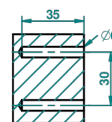

BROADWAY WITH WHITE PORCELAIN LEVER HANDLES

A04-504N

Towel ring

2475

03/09/2010

CHARACTERISTIC

- Broadway with white porcelain lever handles
- Towel ring

AVAILABLE FINITIONS

Black ceram - D30
Blush PVD - H62
Brass color PVD - H49
Brown bronze color PVD - F33
Chrome polished - A02
Chrome polished / gold polished - G02

Copper antique matt, coated - H07
Gold color PVD - H52
Gold mat - F07
Gold polished - F01
Graphite PVD - H64
Light coated bronze - D01

Matt Umber PVD - H67
Matt blush PVD - H60
Matt brass color PVD - H50
Matt brown bronze color PVD - F34
Matt chrome (American satin) - C02
Matt gold color PVD - H53

Matt graphite PVD - H65
Matt nickel (American satin) - C01
Matt nickel color PVD - H56
Natural smoked Brass - A13
Nickel antique / Sovereign - H28
Nickel color PVD - H55

Nickel polished - B01
Soft gold - F30
Soft matt gold - F31
Umber PVD - H66