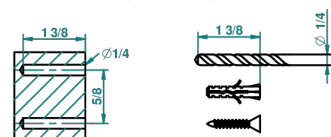

BROADWAY WITH WHITE PORCELAIN LEVER HANDLES

A04-504N

Towel ring

2475

03/09/2010

CHARACTERISTIC

- Broadway with white porcelain lever handles
- Towel ring

AVAILABLE FINITIONS

Black ceram - D30

Blush PVD - H62

Brass color PVD - H49

Brown bronze color PVD - F33

Chrome polished - A02

Chrome polished / gold polished - G02

Copper antique matt, coated - H07

Gold color PVD - H52

Gold mat - F07

Gold polished - F01

Graphite PVD - H64

Light coated bronze - D01

Matt Umber PVD - H67

Matt blush PVD - H60

Matt brass color PVD - H50

Matt brown bronze color PVD - F34

Matt chrome (American satin) - C02

Matt gold color PVD - H53

Matt graphite PVD - H65

Matt nickel (American satin) - C01

Matt nickel color PVD - H56

Natural smoked Brass - A13

Nickel antique / Sovereign - H28

Nickel color PVD - H55

Nickel polished - B01

Soft gold - F30

Soft matt gold - F31

Umber PVD - H66