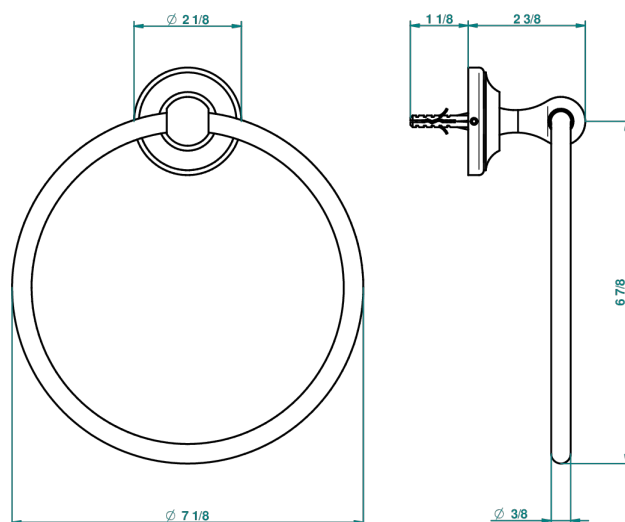

BROADWAY WITH WHITE PORCELAIN LEVER HANDLES

A04-504N

Towel ring

2475

03/09/2010

CHARACTERISTIC

- Broadway with white porcelain lever handles
- Towel ring

AVAILABLE FINITIONS

Black ceram - D30

Blush PVD - H62

Brass color PVD - H49

Brown bronze color PVD - F33

Chrome polished - A02

Chrome polished / gold polished - G02

Copper antique matt, coated - H07

Gold color PVD - H52

Gold mat - F07

Gold polished - F01

Graphite PVD - H64

Light coated bronze - D01

Matt Umber PVD - H67

Matt blush PVD - H60

Matt brass color PVD - H50

Matt brown bronze color PVD - F34

Matt chrome (American satin) - C02

Matt gold color PVD - H53

Matt graphite PVD - H65

Matt nickel (American satin) - C01

Matt nickel color PVD - H56

Natural smoked Brass - A13

Nickel antique / Sovereign - H28

Nickel color PVD - H55

Nickel polished - B01

Soft gold - F30

Soft matt gold - F31

Umber PVD - H66