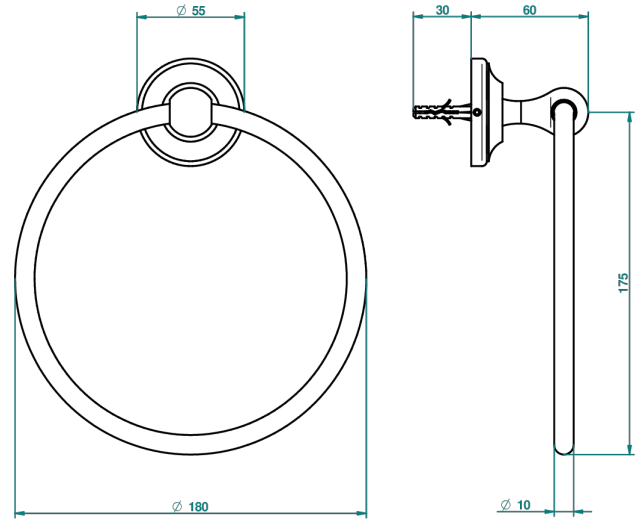

BROADWAY WITH LEVER

A04-504N

Single towel ring

THG®
PARIS

2475

03/09/2010

CHARACTERISTIC

- Broadway with Lever
- Single towel ring

AVAILABLE FINITIONS

Antique nickel - H28
Black ceram - D30
Blush PVD - H62
Brass color PVD - H49
Brown bronze color PVD - F33
Gold color PVD - H52

Graphite PVD - H64
Lacquered light bronze - D01
Matt Umber PVD - H67
Matt blush PVD - H60
Matt brass color PVD - H50
Matt brown bronze color PVD - F34

Matt chrome - C02
Matt gold - F07
Matt gold color PVD - H53
Matt graphite PVD - H65
Matt nickel (color finish) - C01
Matt nickel color PVD - H56

Natural smoked Brass - A13
Nickel color PVD - H55
Polished chrome (color finish) - A02
Polished chrome / Polished gold (color finish) - G02
Polished gold (color finish) - F01
Polished nickel - B01

Soft gold - F30
Soft matt gold - F31
Umber PVD - H66
Varnished matt antique red copper (color finish) - H07