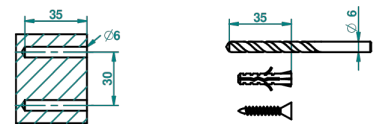

BROADWAY WITH LEVER

A04-504N

Single towel ring

THG®
PARIS

2475

03/09/2010

CHARACTERISTIC

- Broadway with Lever
- Single towel ring

AVAILABLE FINITIONS

Antique nickel - H28
Black ceram - D30
Blush PVD - H62
Brass color PVD - H49
Brown bronze color PVD - F33
Gold color PVD - H52

Graphite PVD - H64
Lacquered light bronze - D01
Matt Umber PVD - H67
Matt blush PVD - H60
Matt brass color PVD - H50
Matt brown bronze color PVD - F34

Matt chrome - C02
Matt gold - F07
Matt gold color PVD - H53
Matt graphite PVD - H65
Matt nickel (color finish) - C01
Matt nickel color PVD - H56

Natural smoked Brass - A13
Nickel color PVD - H55
Polished chrome (color finish) - A02
Polished chrome / Polished gold (color finish) - G02
Polished gold (color finish) - F01
Polished nickel - B01

Soft gold - F30
Soft matt gold - F31
Umber PVD - H66
Varnished matt antique red copper (color finish) - H07