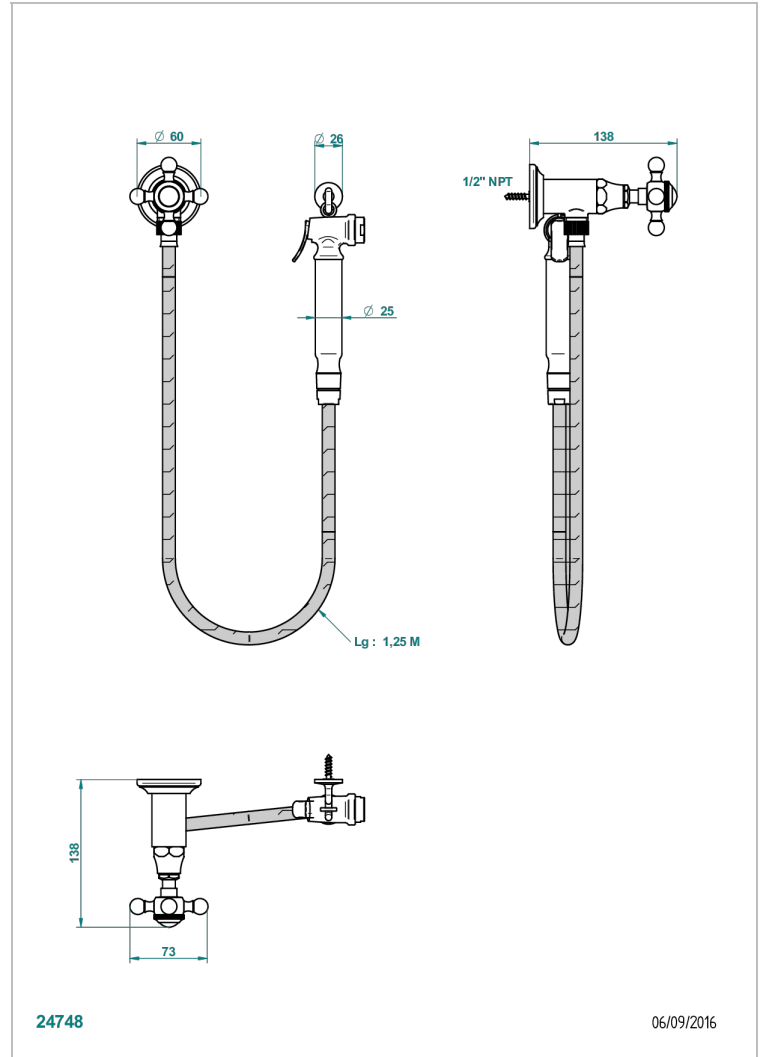

1900

G25-5840/8US

Handheld spray bidet with hose, elbow and hook

CHARACTERISTIC

- 1900
- Handheld spray bidet with hose, elbow and hook

TECHNICAL SPECS

- Recommandé : 3 bars (max. 5 bars) - Advised : 43,5 psi (max. 72 psi)
- 9,5 l/min à 3 bars (2.5 gpm at 43.5 psi)

AVAILABLE FINITIONS

- Chrome polished - A02
- Chrome polished / gold polished - G02
- Gold polished - F01
- Nickel polished - B01