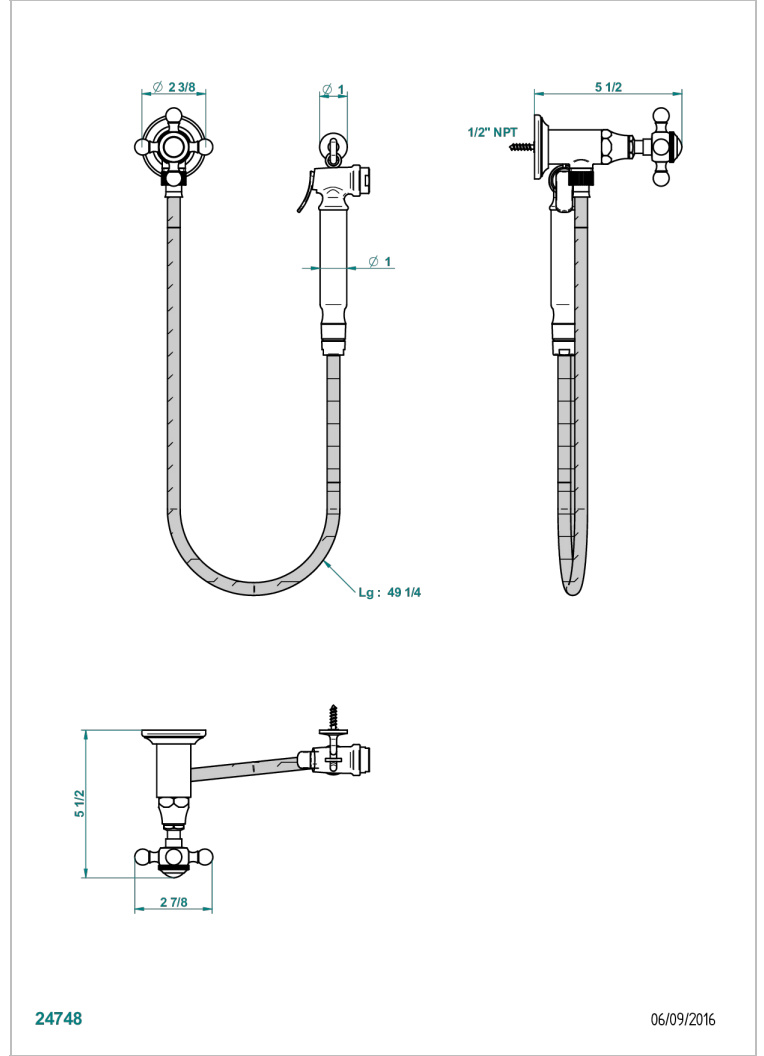

# 1900

G25-5840/8US

Handheld spray bidet with hose, elbow and hook

## CHARACTERISTIC

- 1900
- Handheld spray bidet with hose, elbow and hook