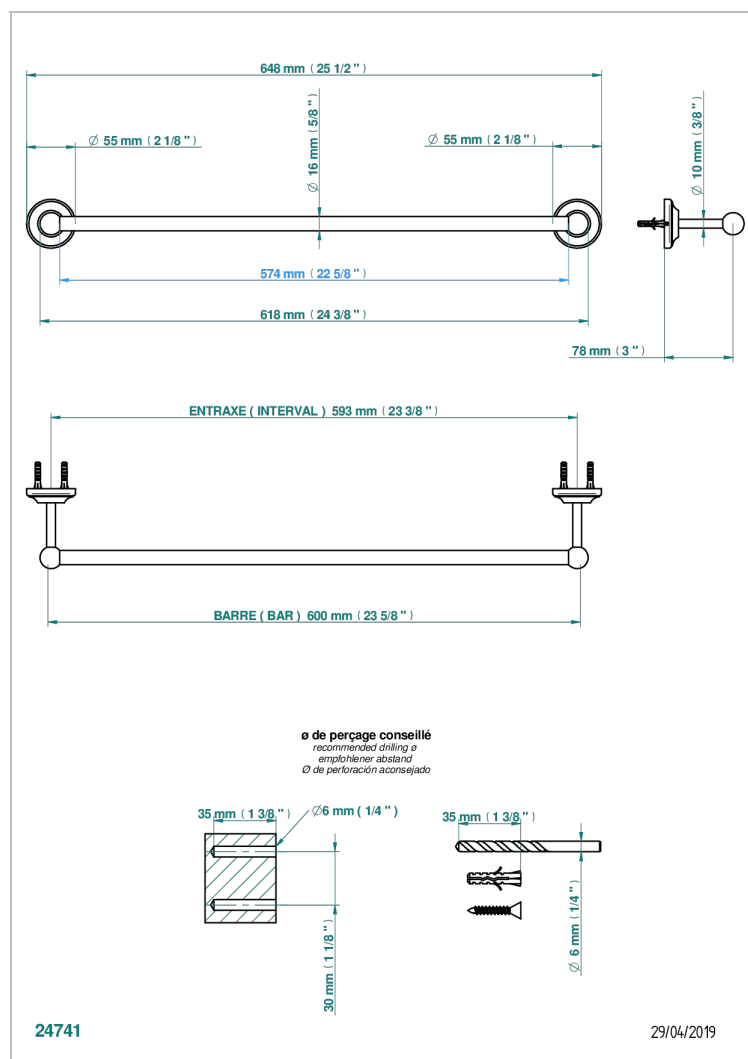

CHARLESTON WITH LEVER HANDLES

G75-514/60

Towel bar, 24" long

CHARACTERISTIC

- Charleston with lever handles
- Towel bar, 24" long

AVAILABLE FINITIONS

Black ceram - D30
Blush PVD - H62
Brass color PVD - H49
Brown bronze color PVD - F33
Chrome polished - A02
Chrome polished / gold polished - G02