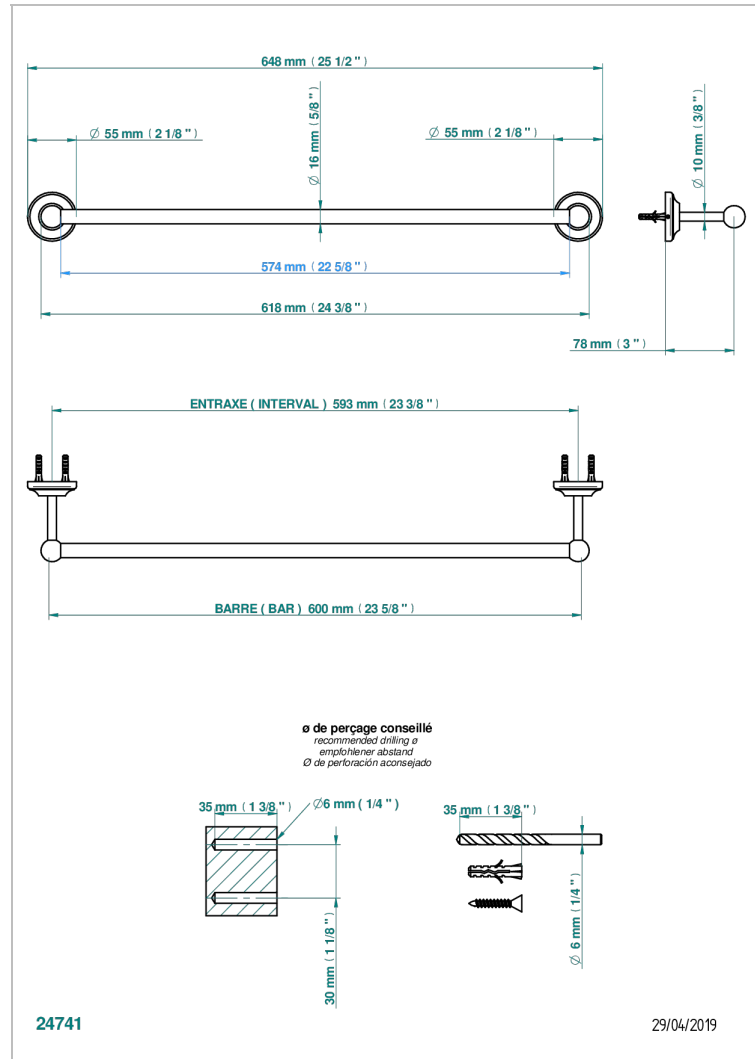

BROADWAY WITH WHITE PORCELAIN LEVER HANDLES

A04-514/60

Towel bar, 24" long

CHARACTERISTIC

- Broadway with white porcelain lever handles
- Towel bar, 24" long

AVAILABLE FINITIONS

Black ceram - D30
Blush PVD - H62
Brass color PVD - H49
Brown bronze color PVD - F33
Chrome polished - A02
Chrome polished / gold polished - G02