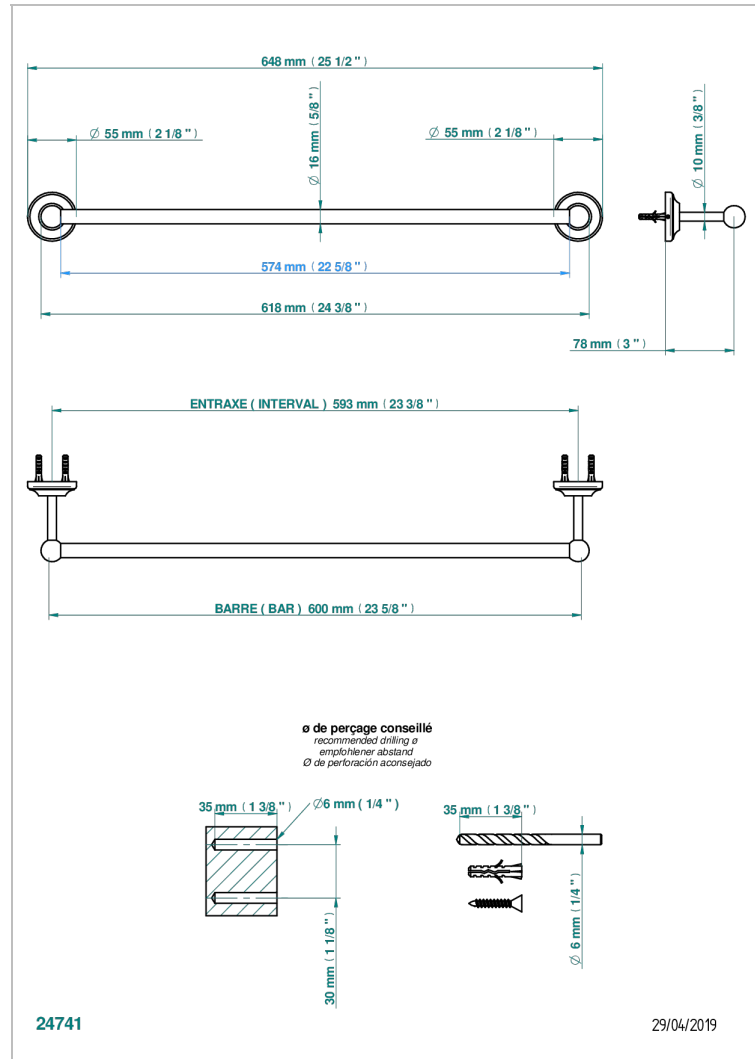

BROADWAY WITH LEVER

A04-514/60

Single towel rail, fixed rail, length: 600 mm

CHARACTERISTIC

- Broadway with Lever
- Single towel rail, fixed rail, length: 600 mm

AVAILABLE FINITIONS

Antique nickel - H28
Black ceram - D30
Blush PVD - H62
Brass color PVD - H49
Brown bronze color PVD - F33
Gold color PVD - H52