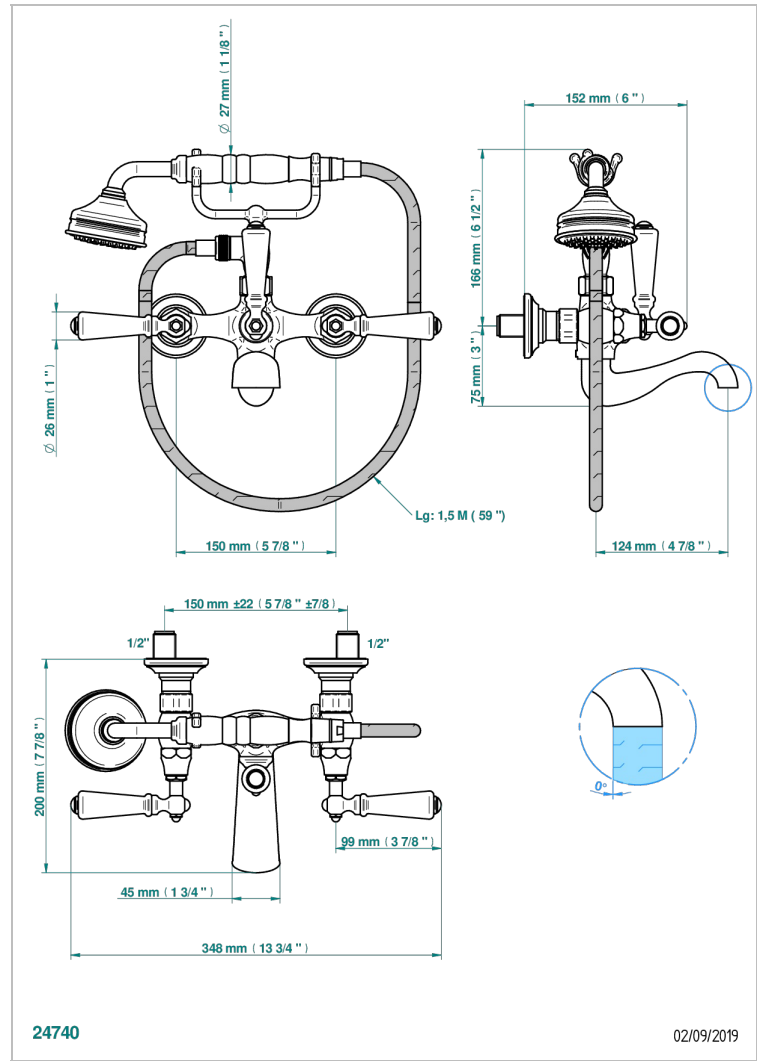

BROADWAY WITH LEVER

A04-13B

Wall mounted 2-hole bath/shower mixer, shower and hose

CHARACTERISTIC

- ACS : 21ACCLY033

TECHNICAL SPECS

- Recommandé : 3 bars (max. 5 bars) - Advised : 43,5 psi (max. 72 psi)
- Bec : 75 l/min à 3 bars - Douchette : 9,5 l/min à 3 bars
- Spout : 19,8 gpm at 43.5 psi - Handshower : 2.5 gpm at 43.5 psi

STANDARDS

AVAILABLE FINITIONS

Antique nickel - H28
Black ceram - D30
Blush PVD - H62
Brass color PVD - H49
Brown bronze color PVD - F33
Gold color PVD - H52

Graphite PVD - H64
Lacquered light bronze - D01
Matt Umber PVD - H67
Matt blush PVD - H60
Matt brass color PVD - H50
Matt brown bronze color PVD - F34