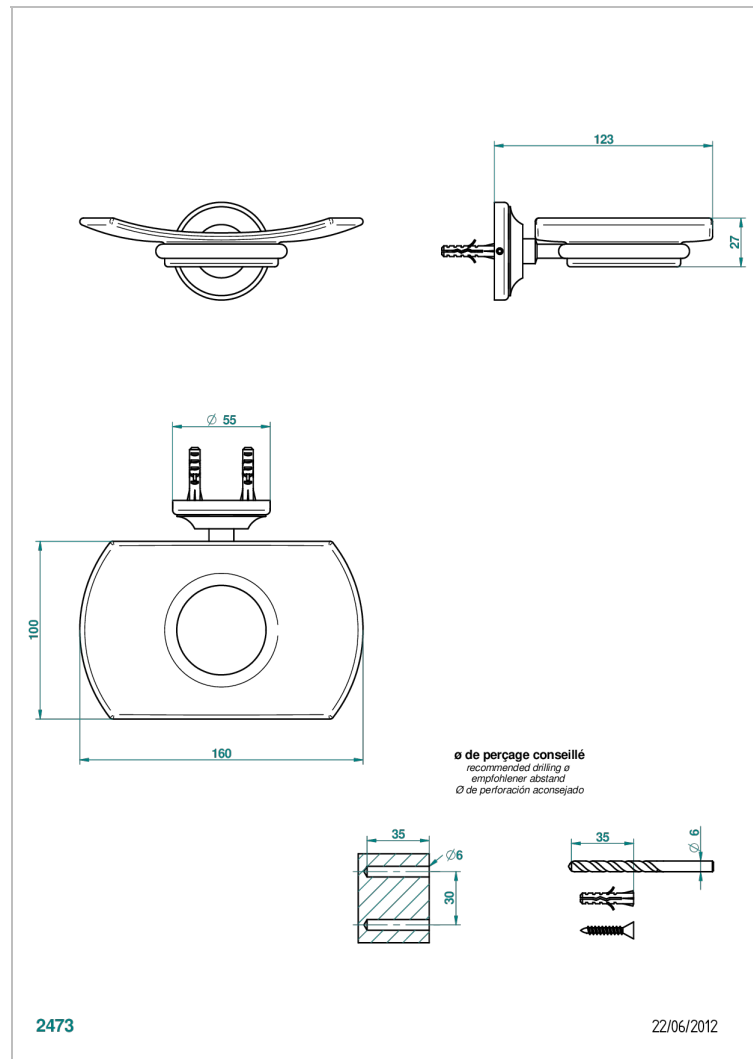

CHARLESTON WITH LEVER HANDLES

G75-500

Glass soap dish, wall mounted

THG[®]
PARIS

CHARACTERISTIC

- Charleston with lever handles
- Glass soap dish, wall mounted

AVAILABLE FINITIONS

Black ceram - D30
Blush PVD - H62
Brass color PVD - H49
Brown bronze color PVD - F33
Chrome polished - A02
Chrome polished / gold polished - G02