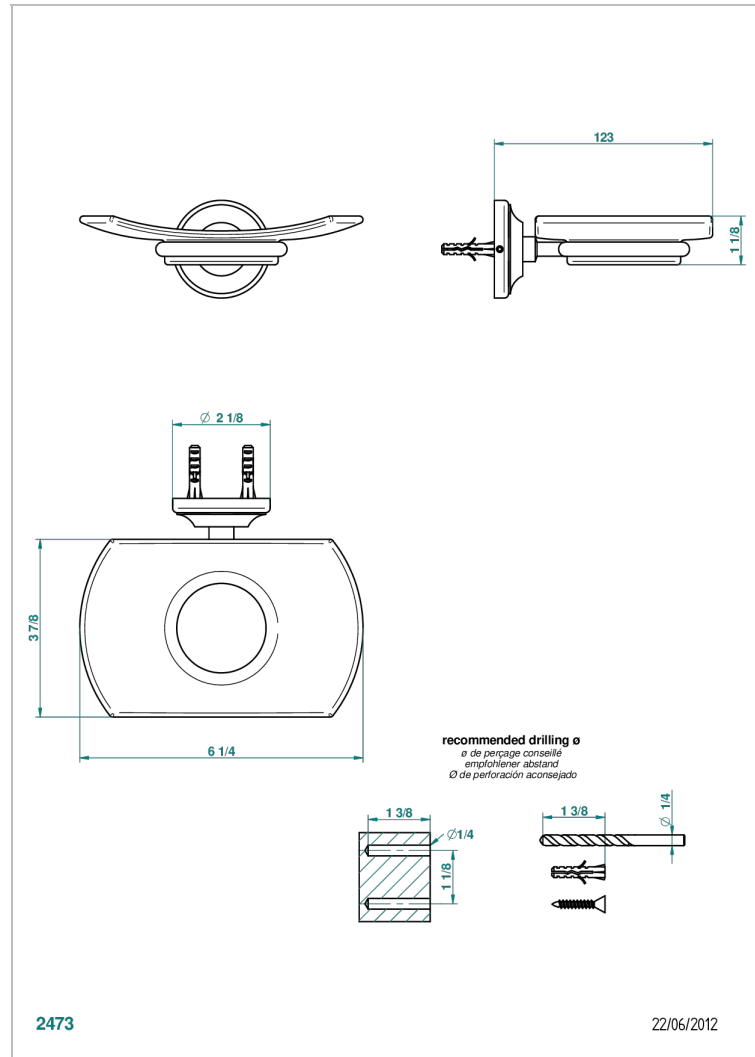

CHARLESTON WITH LEVER HANDLES

G75-500

Glass soap dish, wall mounted

THG[®]
PARIS

CHARACTERISTIC

- Charleston with lever handles
- Glass soap dish, wall mounted

AVAILABLE FINITIONS

Black ceram - D30
Blush PVD - H62
Brass color PVD - H49
Brown bronze color PVD - F33
Chrome polished - A02
Chrome polished / gold polished - G02