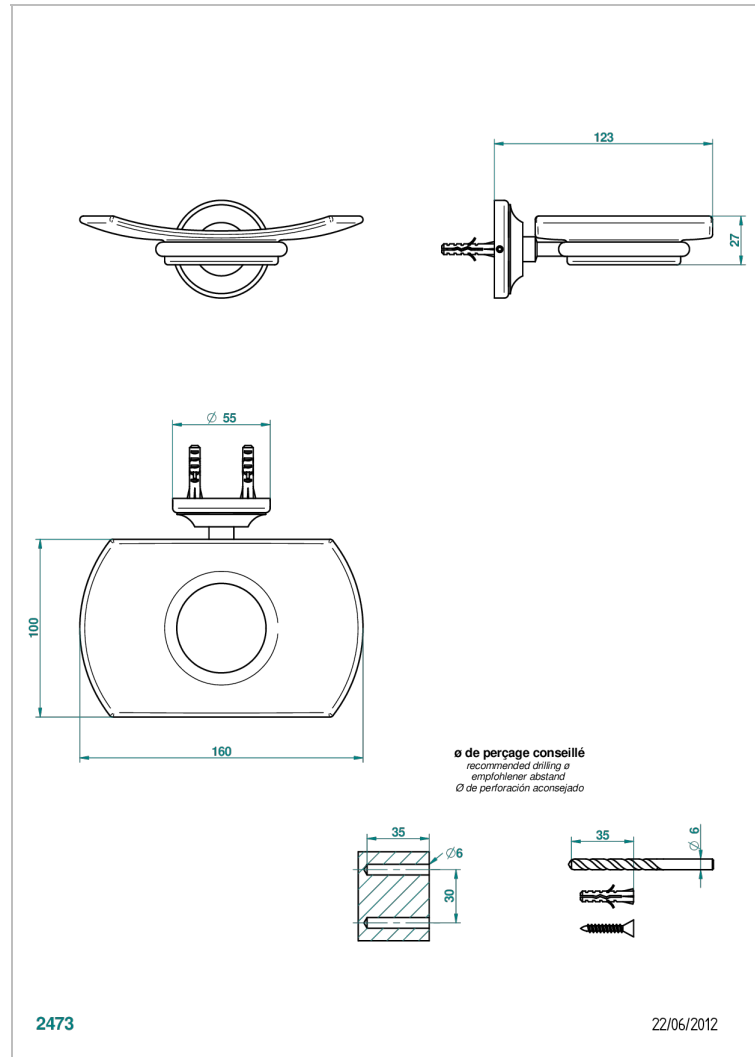

CHARLESTON WITH LEVER

G75-500

Wall mounted glass soap dish

THG[®]
PARIS

CHARACTERISTIC

- Charleston with lever
- Wall mounted glass soap dish

AVAILABLE FINITIONS

Antique nickel - H28
Black ceram - D30
Blush PVD - H62
Brass color PVD - H49
Brown bronze color PVD - F33
Gold color PVD - H52