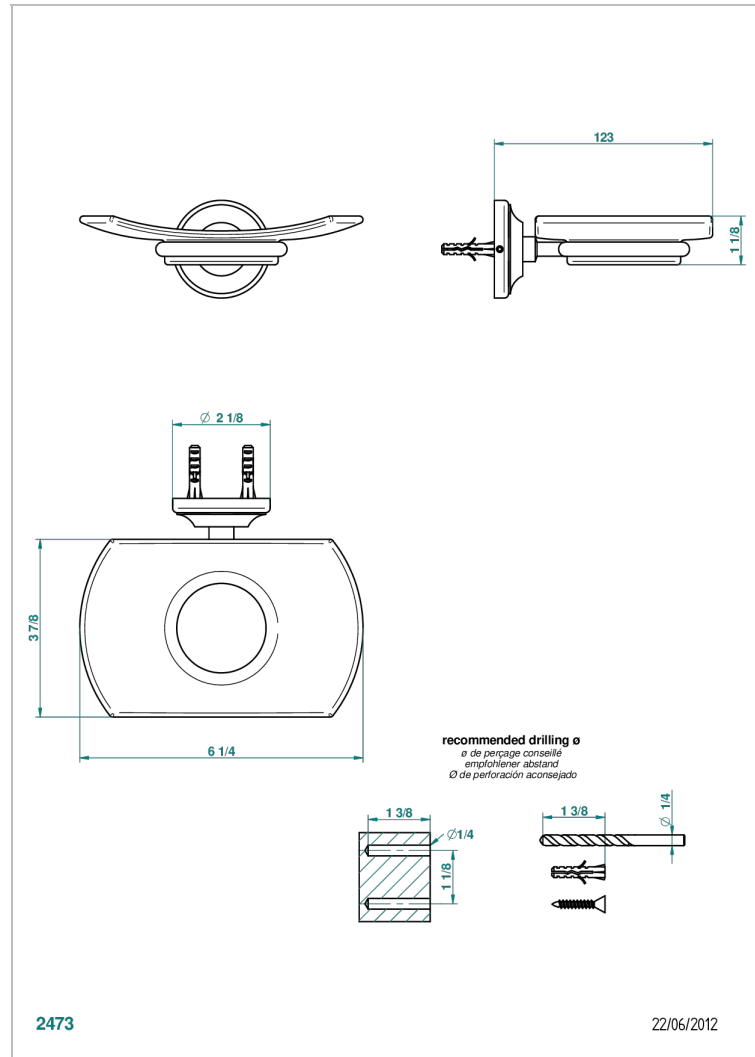

# CHARLESTON WITH LEVER

G75-500

Wall mounted glass soap dish

THG<sup>®</sup>  
PARIS

## CHARACTERISTIC

- Charleston with lever
- Wall mounted glass soap dish